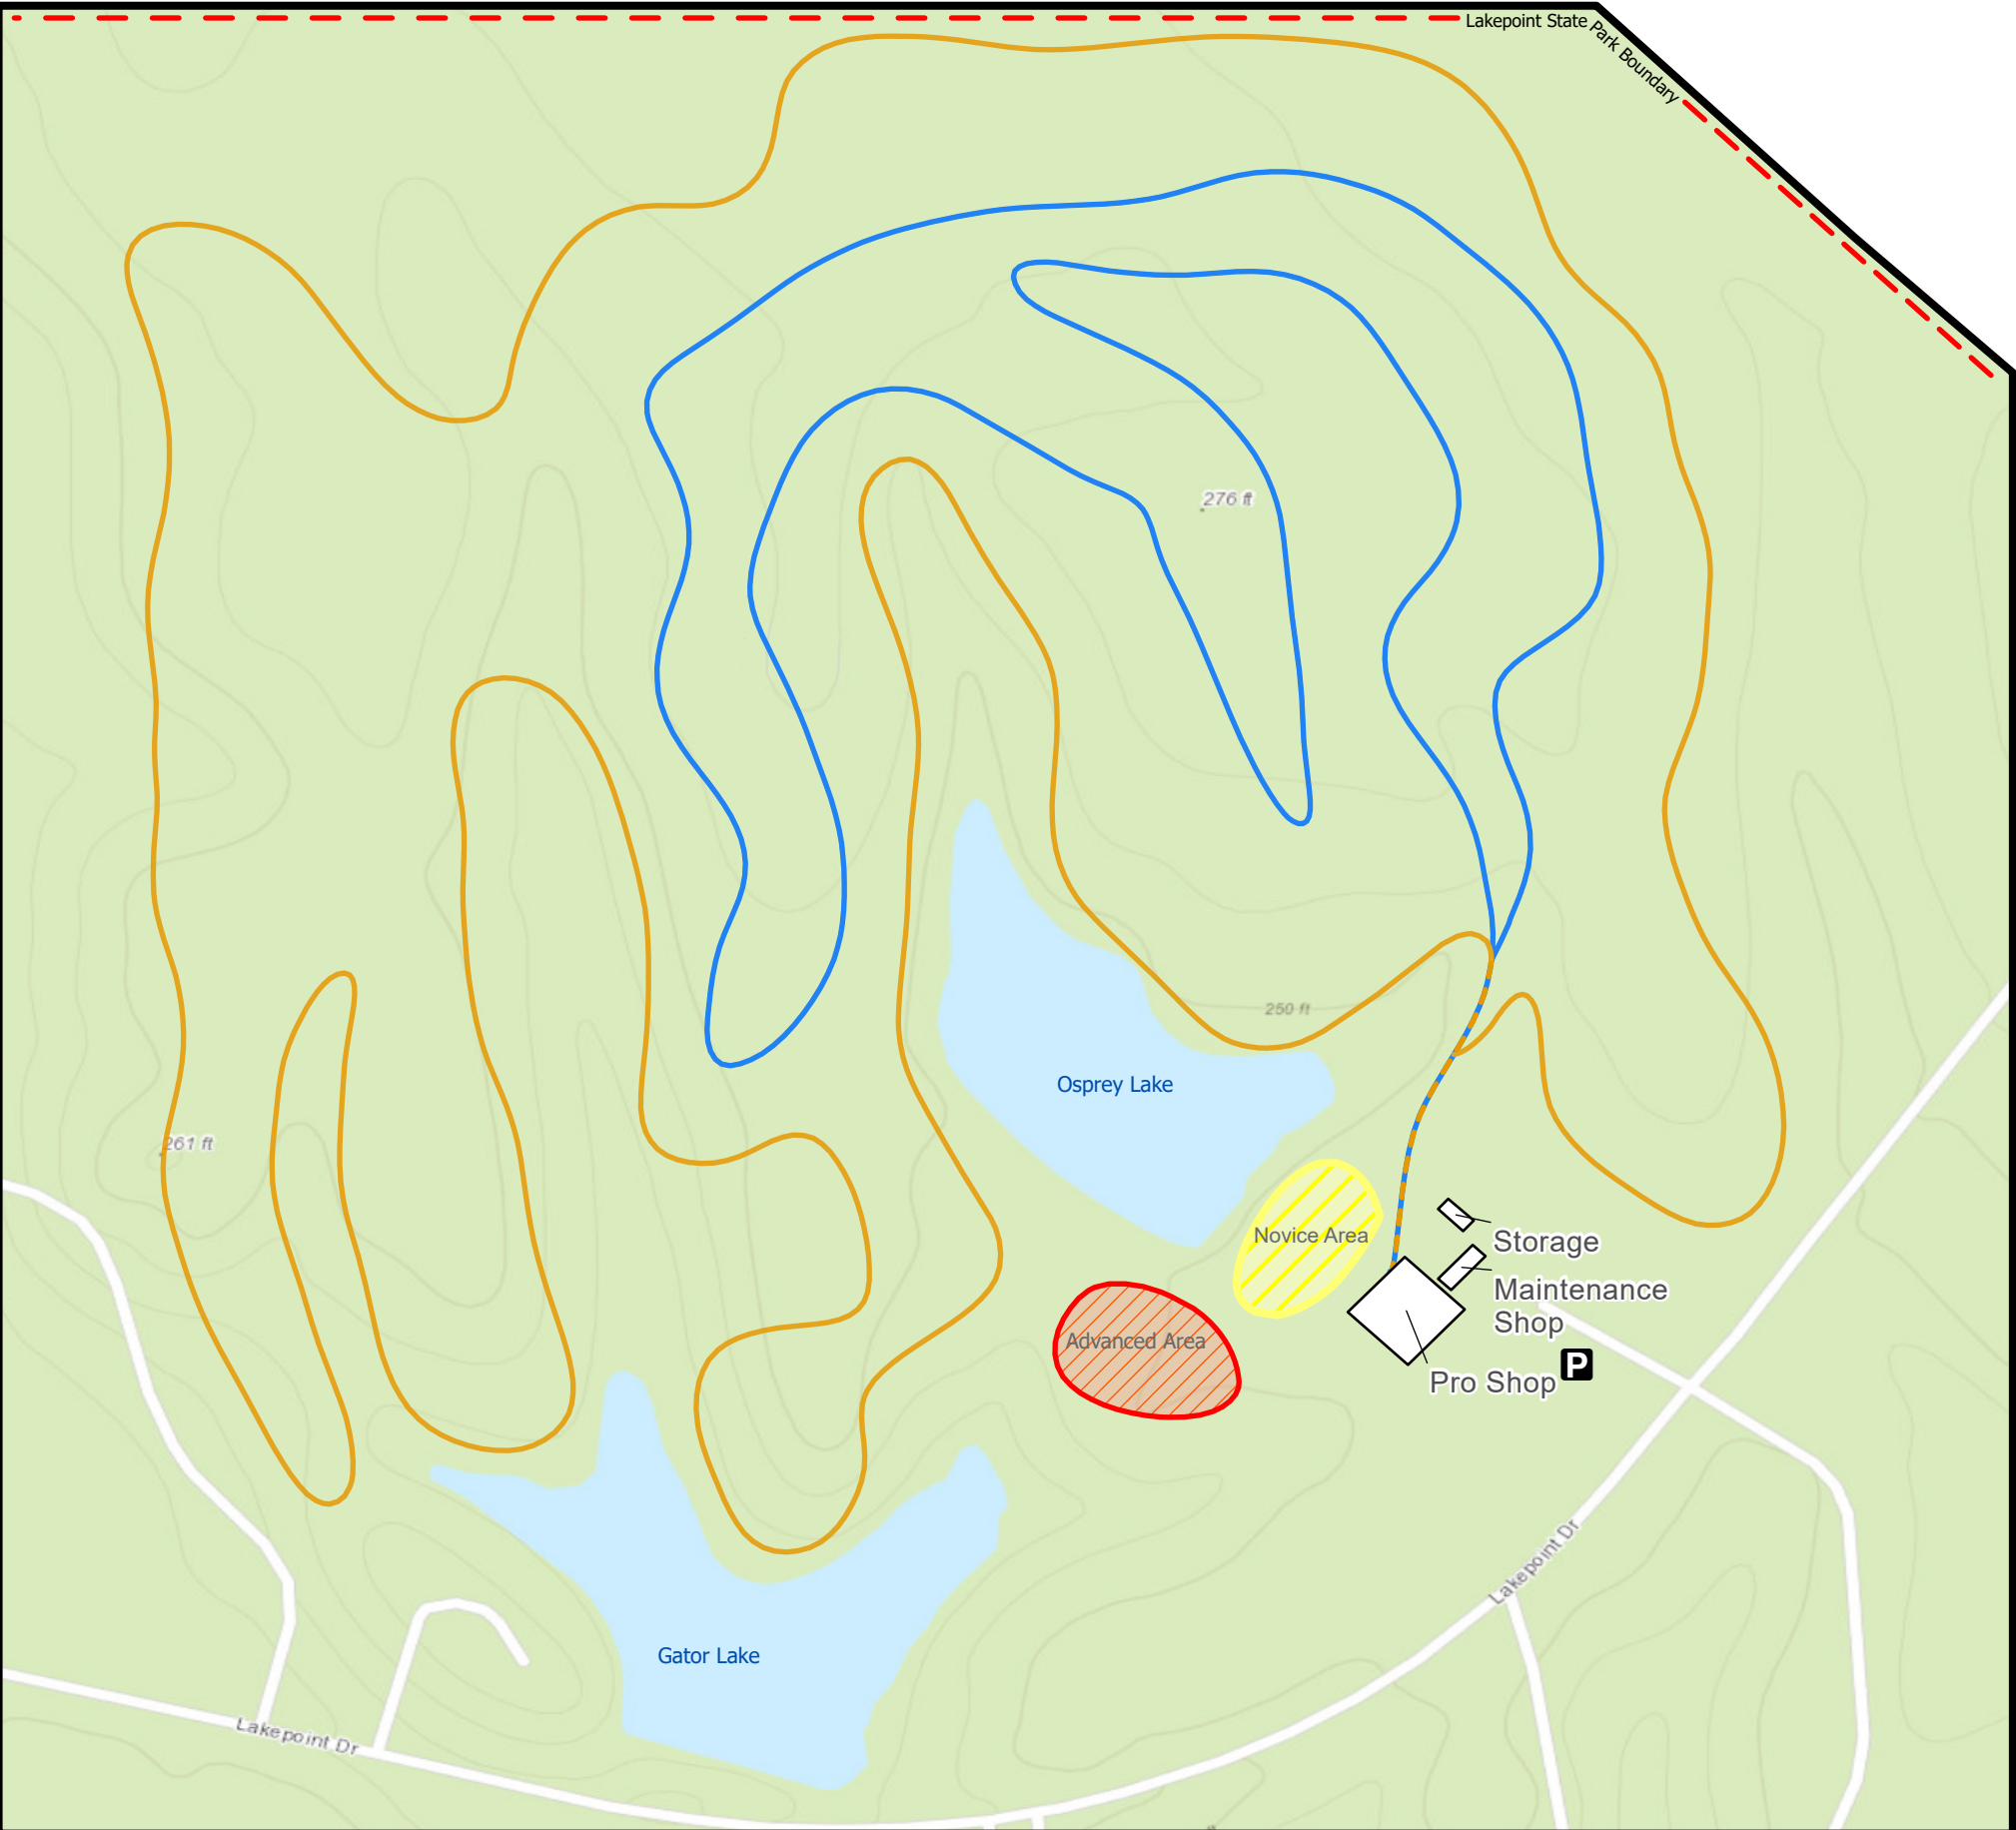

Lakepoint State Park OHV Park Map

104 Lakepoint Drive, Eufaula, AL 36027: 334-687-6710
Trail Use Fees Apply

- P** Parking
- Trails**
 - OHV Trail Inner Loop - 2.2 miles
 - OHV Trail Outer Loop - 3.8 miles
- Areas**
 - Novice Skills Area
 - Advanced Skills Area

Lakepoint State Park - OHV Park and Trailhead Facilities as Built Map
RTP-20-RT-55-02

8/30/2021
Christopher M. Blankenship
DCNR Commissioner
(Signed & Dated)