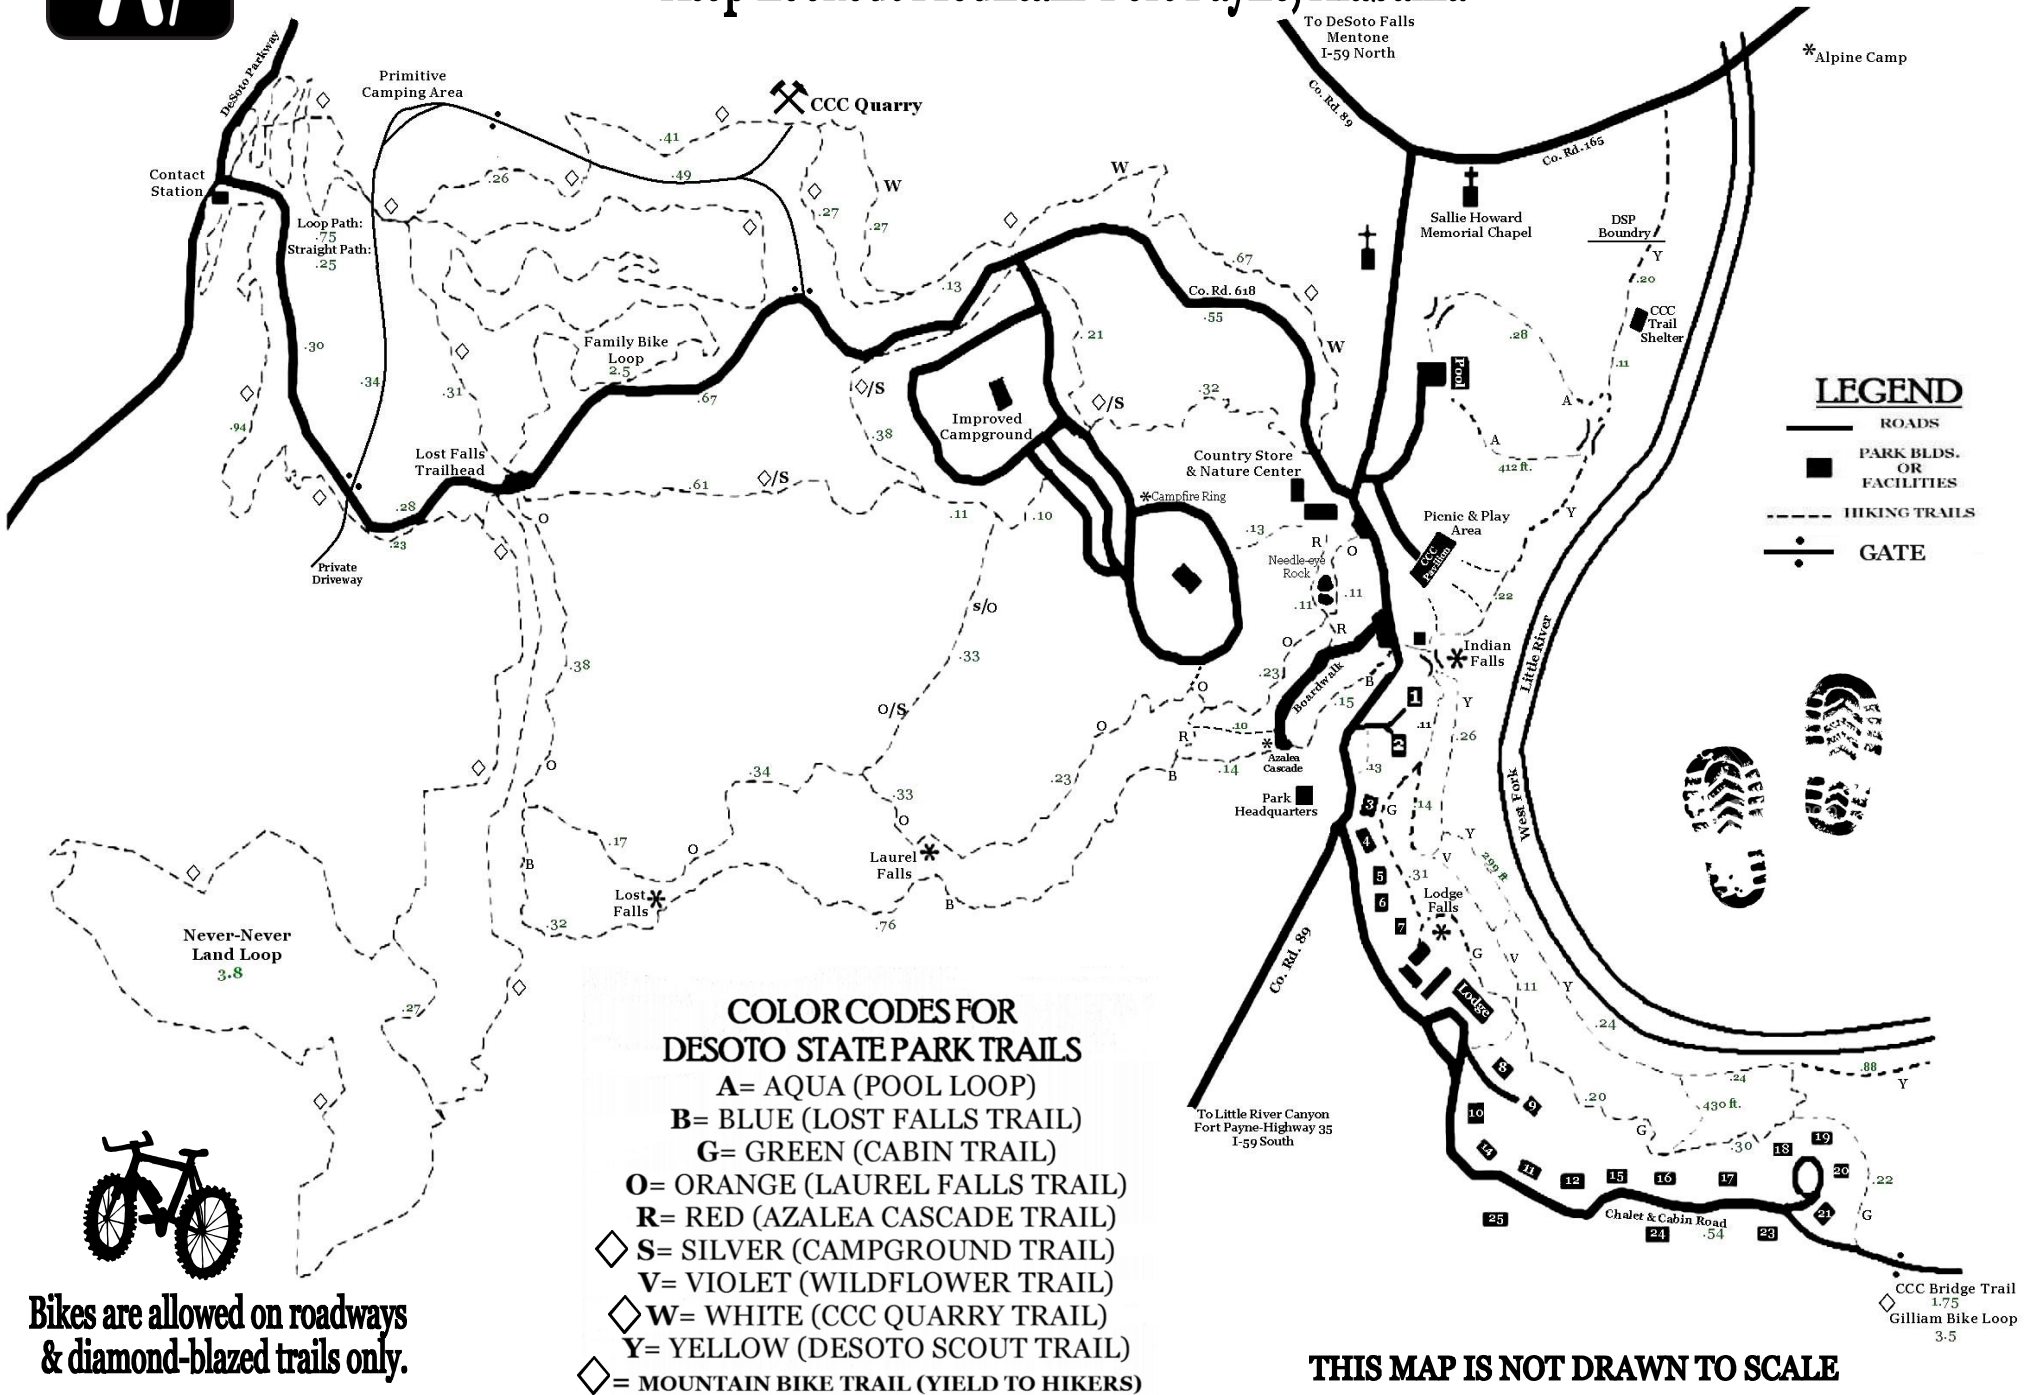

# DeSoto State Park

## Atop Lookout Mountain-Fort Payne, Alabama

Bikes are allowed on roadways & diamond-blazed trails only.

CCC Bridge Trail 1.75  
Gilliam Bike Loop 3.5