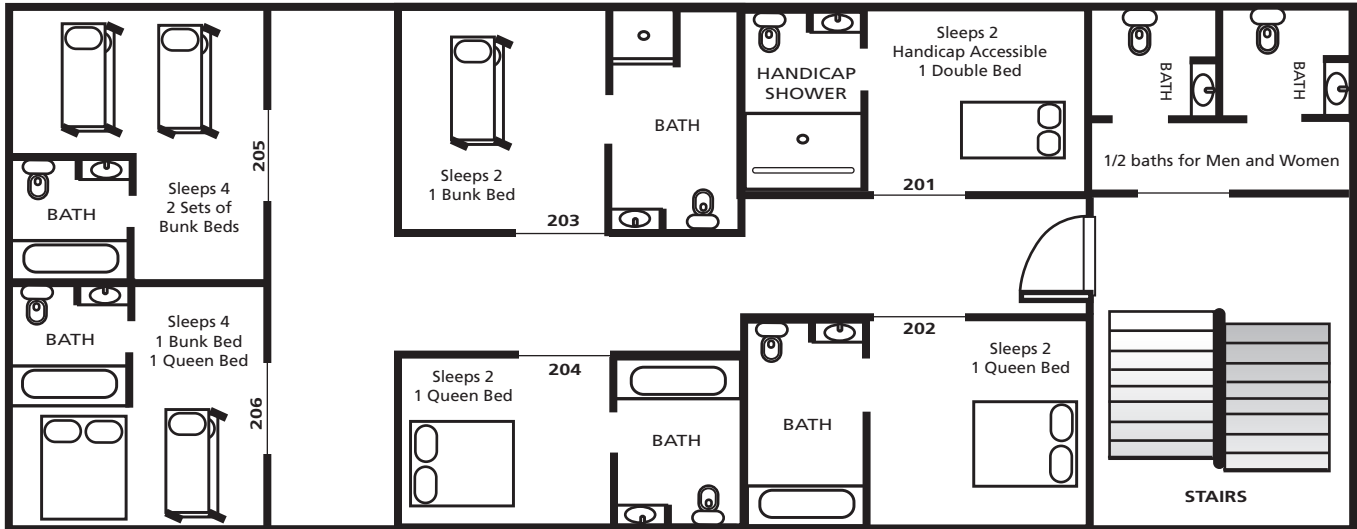

Bald Rock Group/Conference Lodge Sleeping Layout

Main Floor Sleeping Layout - 6 Bedrooms w/ 6 Private Bathrooms

Room 203 - has Shower (NO Bathtub)

Room 201 - Handicap Accessible

The doorway between the 1/2 baths and the hallway to the rooms has a door that locks. Please do not close this door or it will lock you out!

Bottom Floor: 6 Bedrooms w/ 6 Private Bathrooms

Door to hallway will lock if you close it. You may turn deadbolt but do not touch the handle or the door will lock and you will have to go to the office to get it to open.

Note: Top Lobby floor has 2 day beds and 2 full bathrooms.