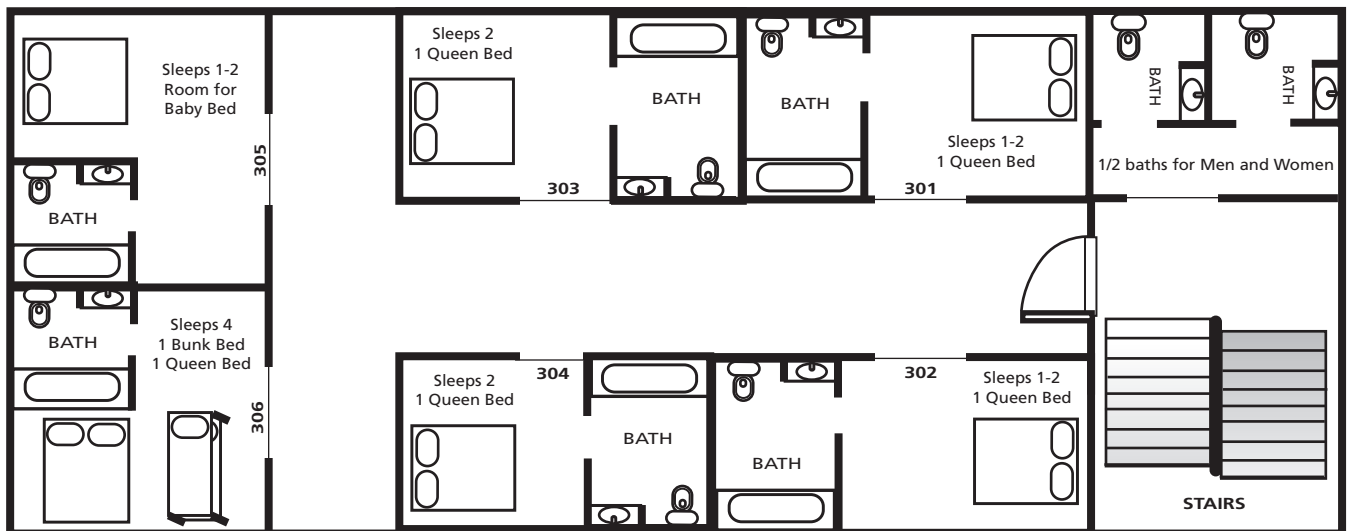

Bald Rock Group/Conference Lodge Sleeping Layout

Main Floor Sleeping Layout - 6 Bedrooms w/ 6 Private Bathrooms

Room 203 - has Shower (NO Bathtub)

Room 201 - Handicap Accessible

The doorway between the 1/2 baths and the hallway to the rooms has a door that locks. Please do not close this door or it will lock you out!

Bottom Floor: 6 Bedrooms w/ 6 Private Bathrooms

Door to hallway will lock if you close it. You may turn deadbolt but do not touch the handle or the door will lock and you will have to go to the office to get it to open.

Note: Top Lobby floor has 2 day beds and 2 full bathrooms.