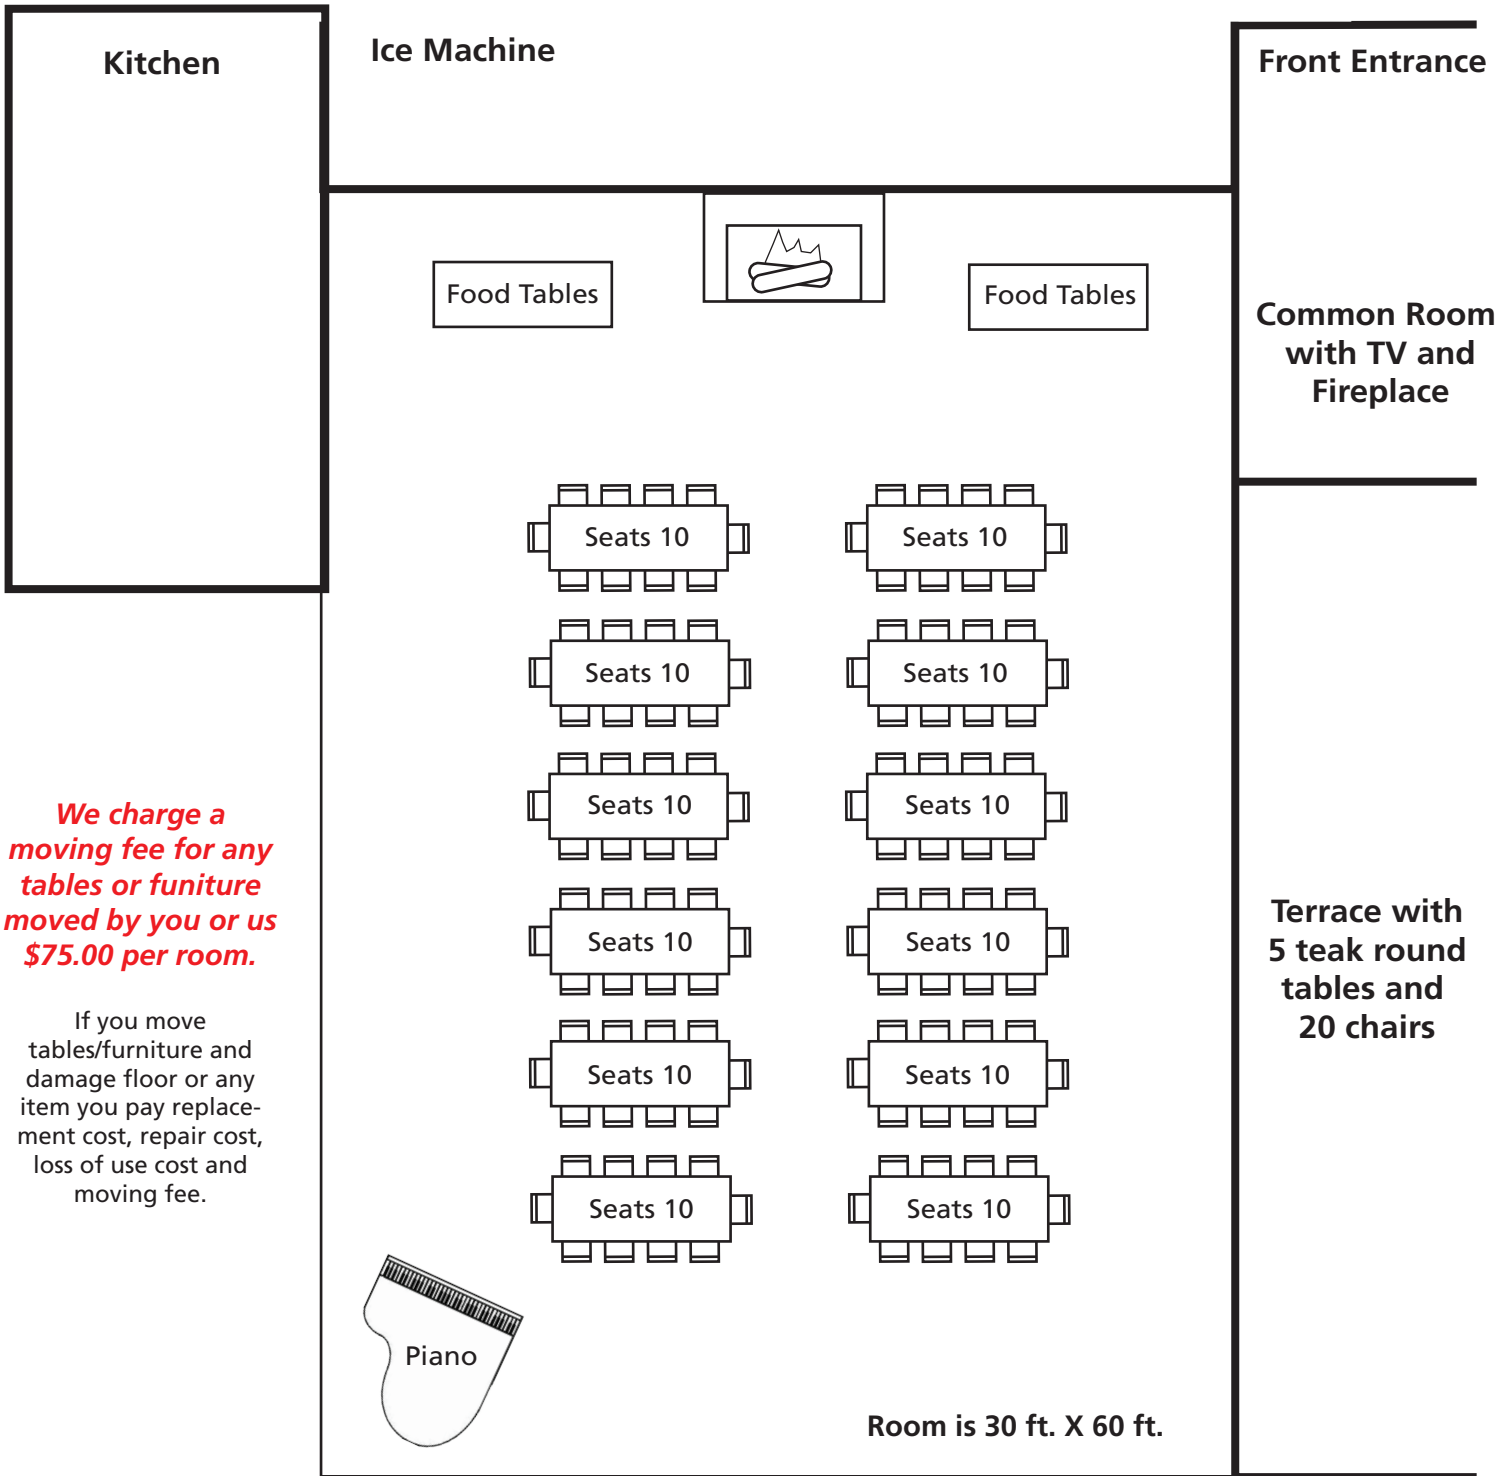

# Bald Rock Lodge

12 tables 120 chairs (132 for set up without table) 2 food tables  
 Tables (below example of how they are set up they seat 10 people each)

**We charge a moving fee for any tables or furniture moved by you or us \$75.00 per room.**

If you move tables/furniture and damage floor or any item you pay replacement cost, repair cost, loss of use cost and moving fee.

**BBQ Area**  
 2 small grills  
 Firepit

**Alabama Cheaha Resort State Park:**  
 2141 Bunker Loop, Delta, AL 36258  
 Phone: 1-800-846-2654  
[Cheaha.StateParkLodge@dcnr.alabama.gov](mailto:Cheaha.StateParkLodge@dcnr.alabama.gov)