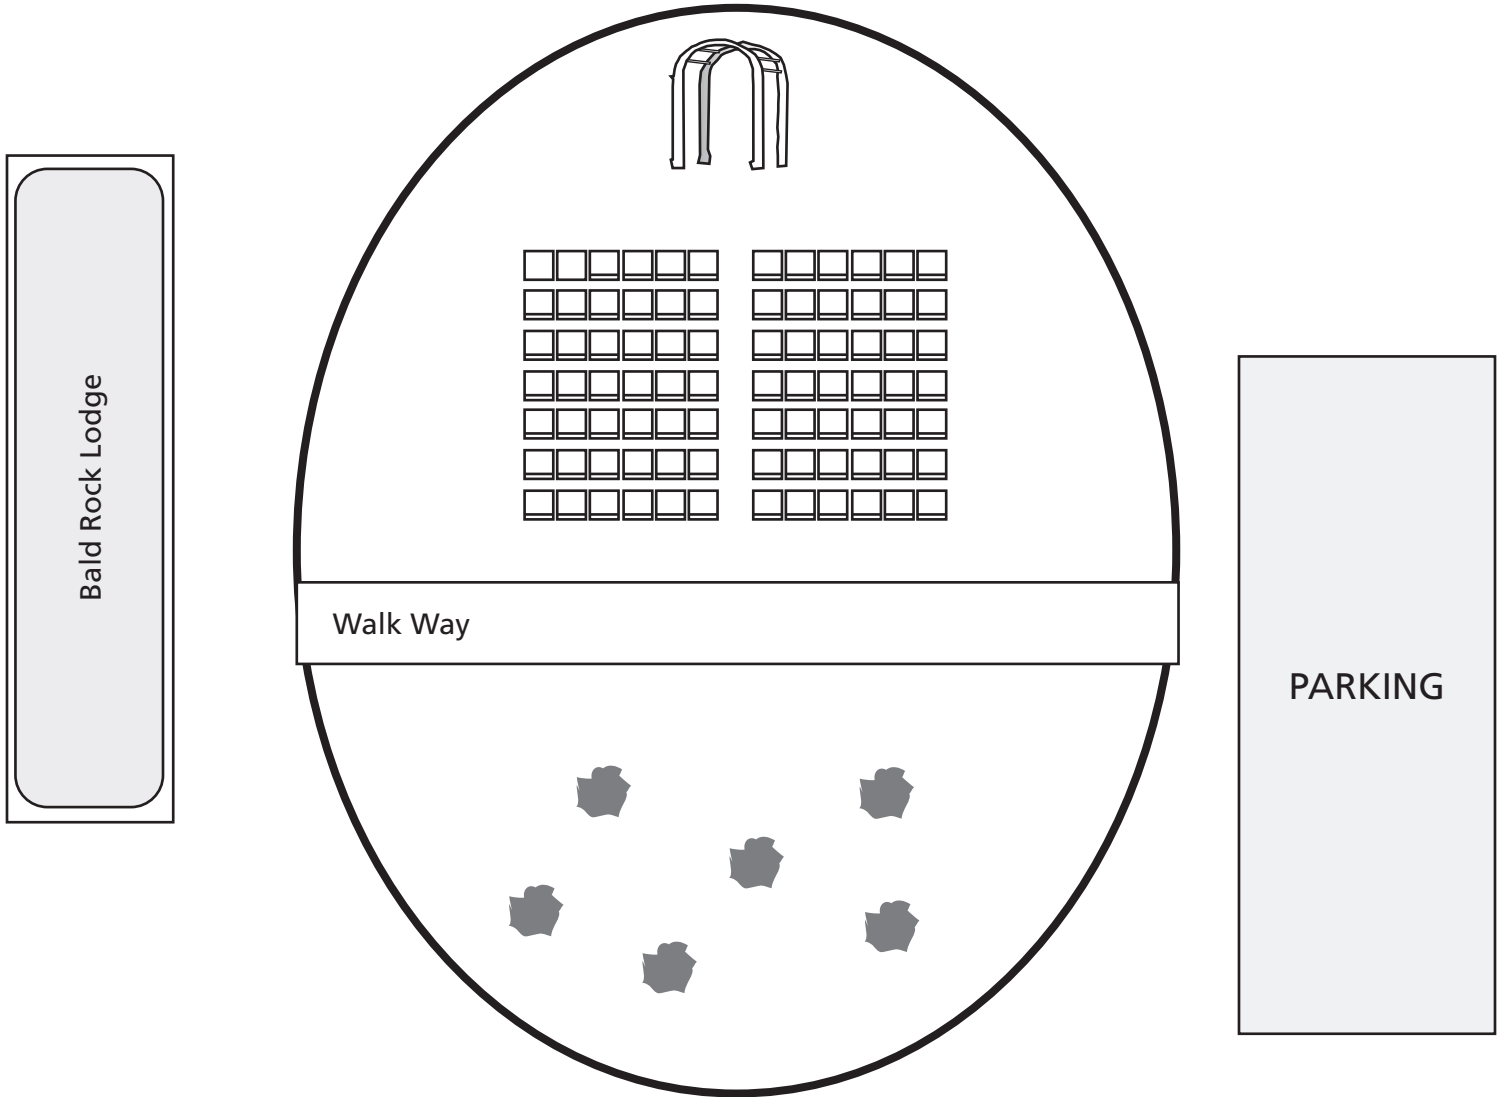

# Bald Rock Lodge Wedding Arbor Area

Our white stacking chairs in section 1 below the arbor  
Isle in middle and on both sides 6 on each side and 7 rows = 84 chairs (rest in tree area)  
8 chairs isle in the middle only 7 rows = 112 the rest in the tree area (cooler area for older people)