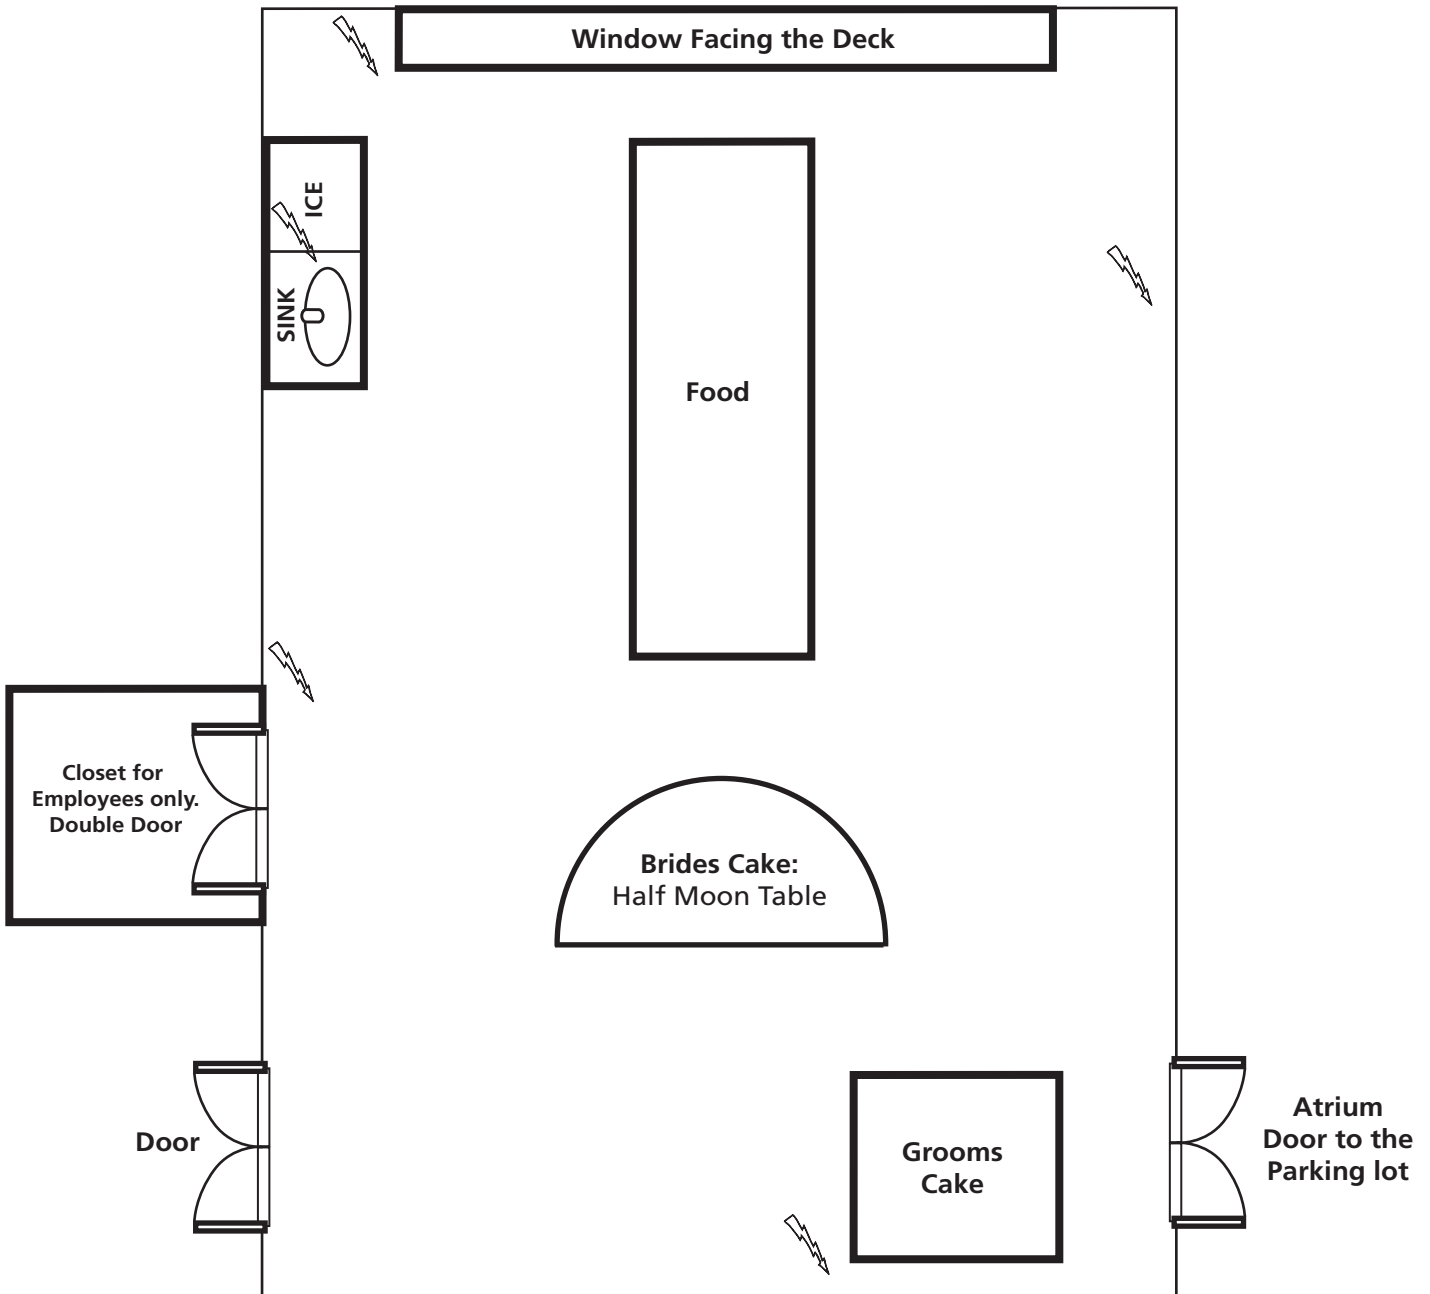

CLEBURNE ROOM LAYOUT

Maximum capacity 50 people 27' X 23' / \$125.00 Set up # 2

This rate covers, tables, chairs, & tablecloths with this set up. Chairs around the room where available. This set up is advisable if you need the guest to reach both sides of the food. Chairs around walls. We charge extra for extra detailed set up instructions depending on how much time the staff spends on setting up the room. If you want a blank copy of room layout for your own set up we will let you know the set up price when we receive your information.

**Any tables added on day of wedding will be charged per table.*

Electrical Outlet: ⚡ How the room is set up depends on the number of your party

Note: Socials or weddings servings Hors D'oeuvres are advised to keep the number of tables to a minimum (food/beverage tables only). This will allow you more space and more people in the room. We are happy to place chairs around the room if requested.