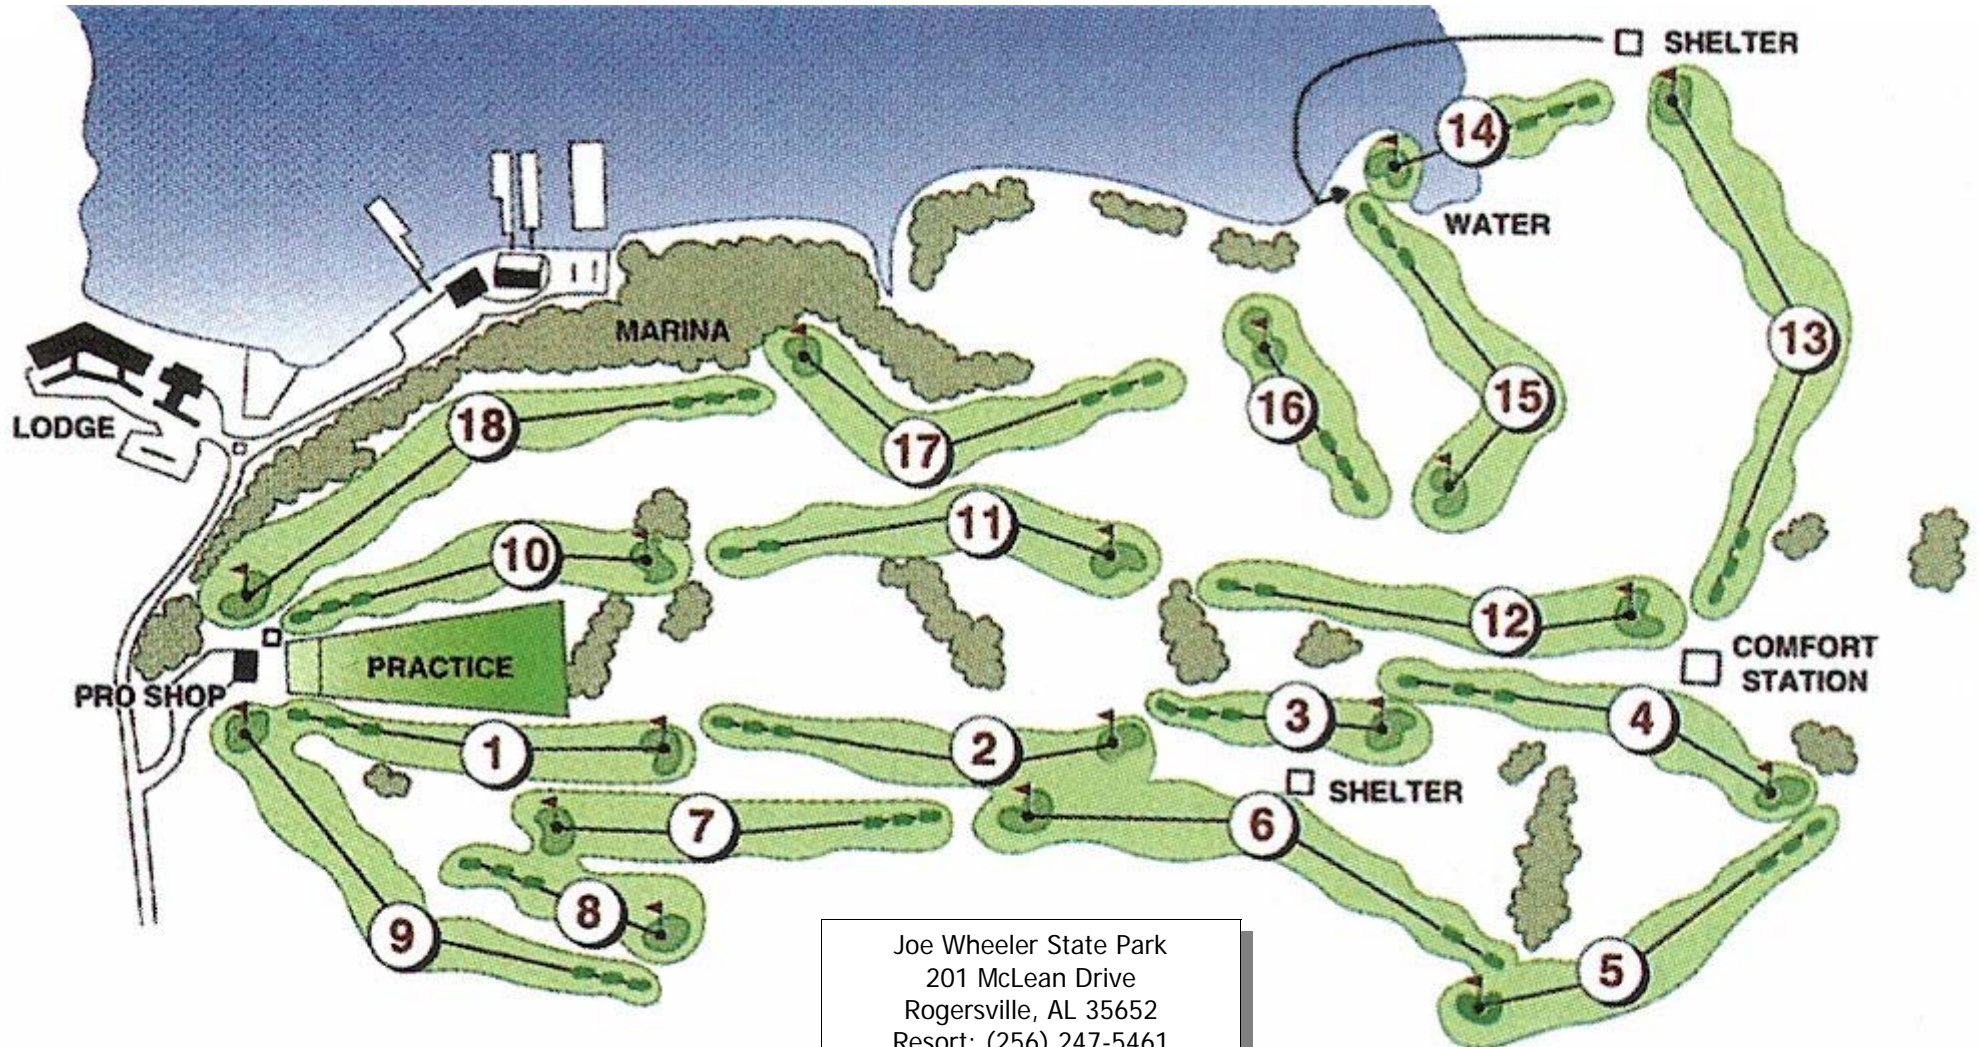

# Alabama Joe Wheeler State Park - Golf Course

Joe Wheeler State Park  
201 McLean Drive  
Rogersville, AL 35652  
Resort: (256) 247-5461  
Park: (256) 247-5466  
Golf Course: (256) 247-9308  
1-800-ALA-PARK  
[www.alapark.com](http://www.alapark.com)

 **Alabama**  
STATE PARKS