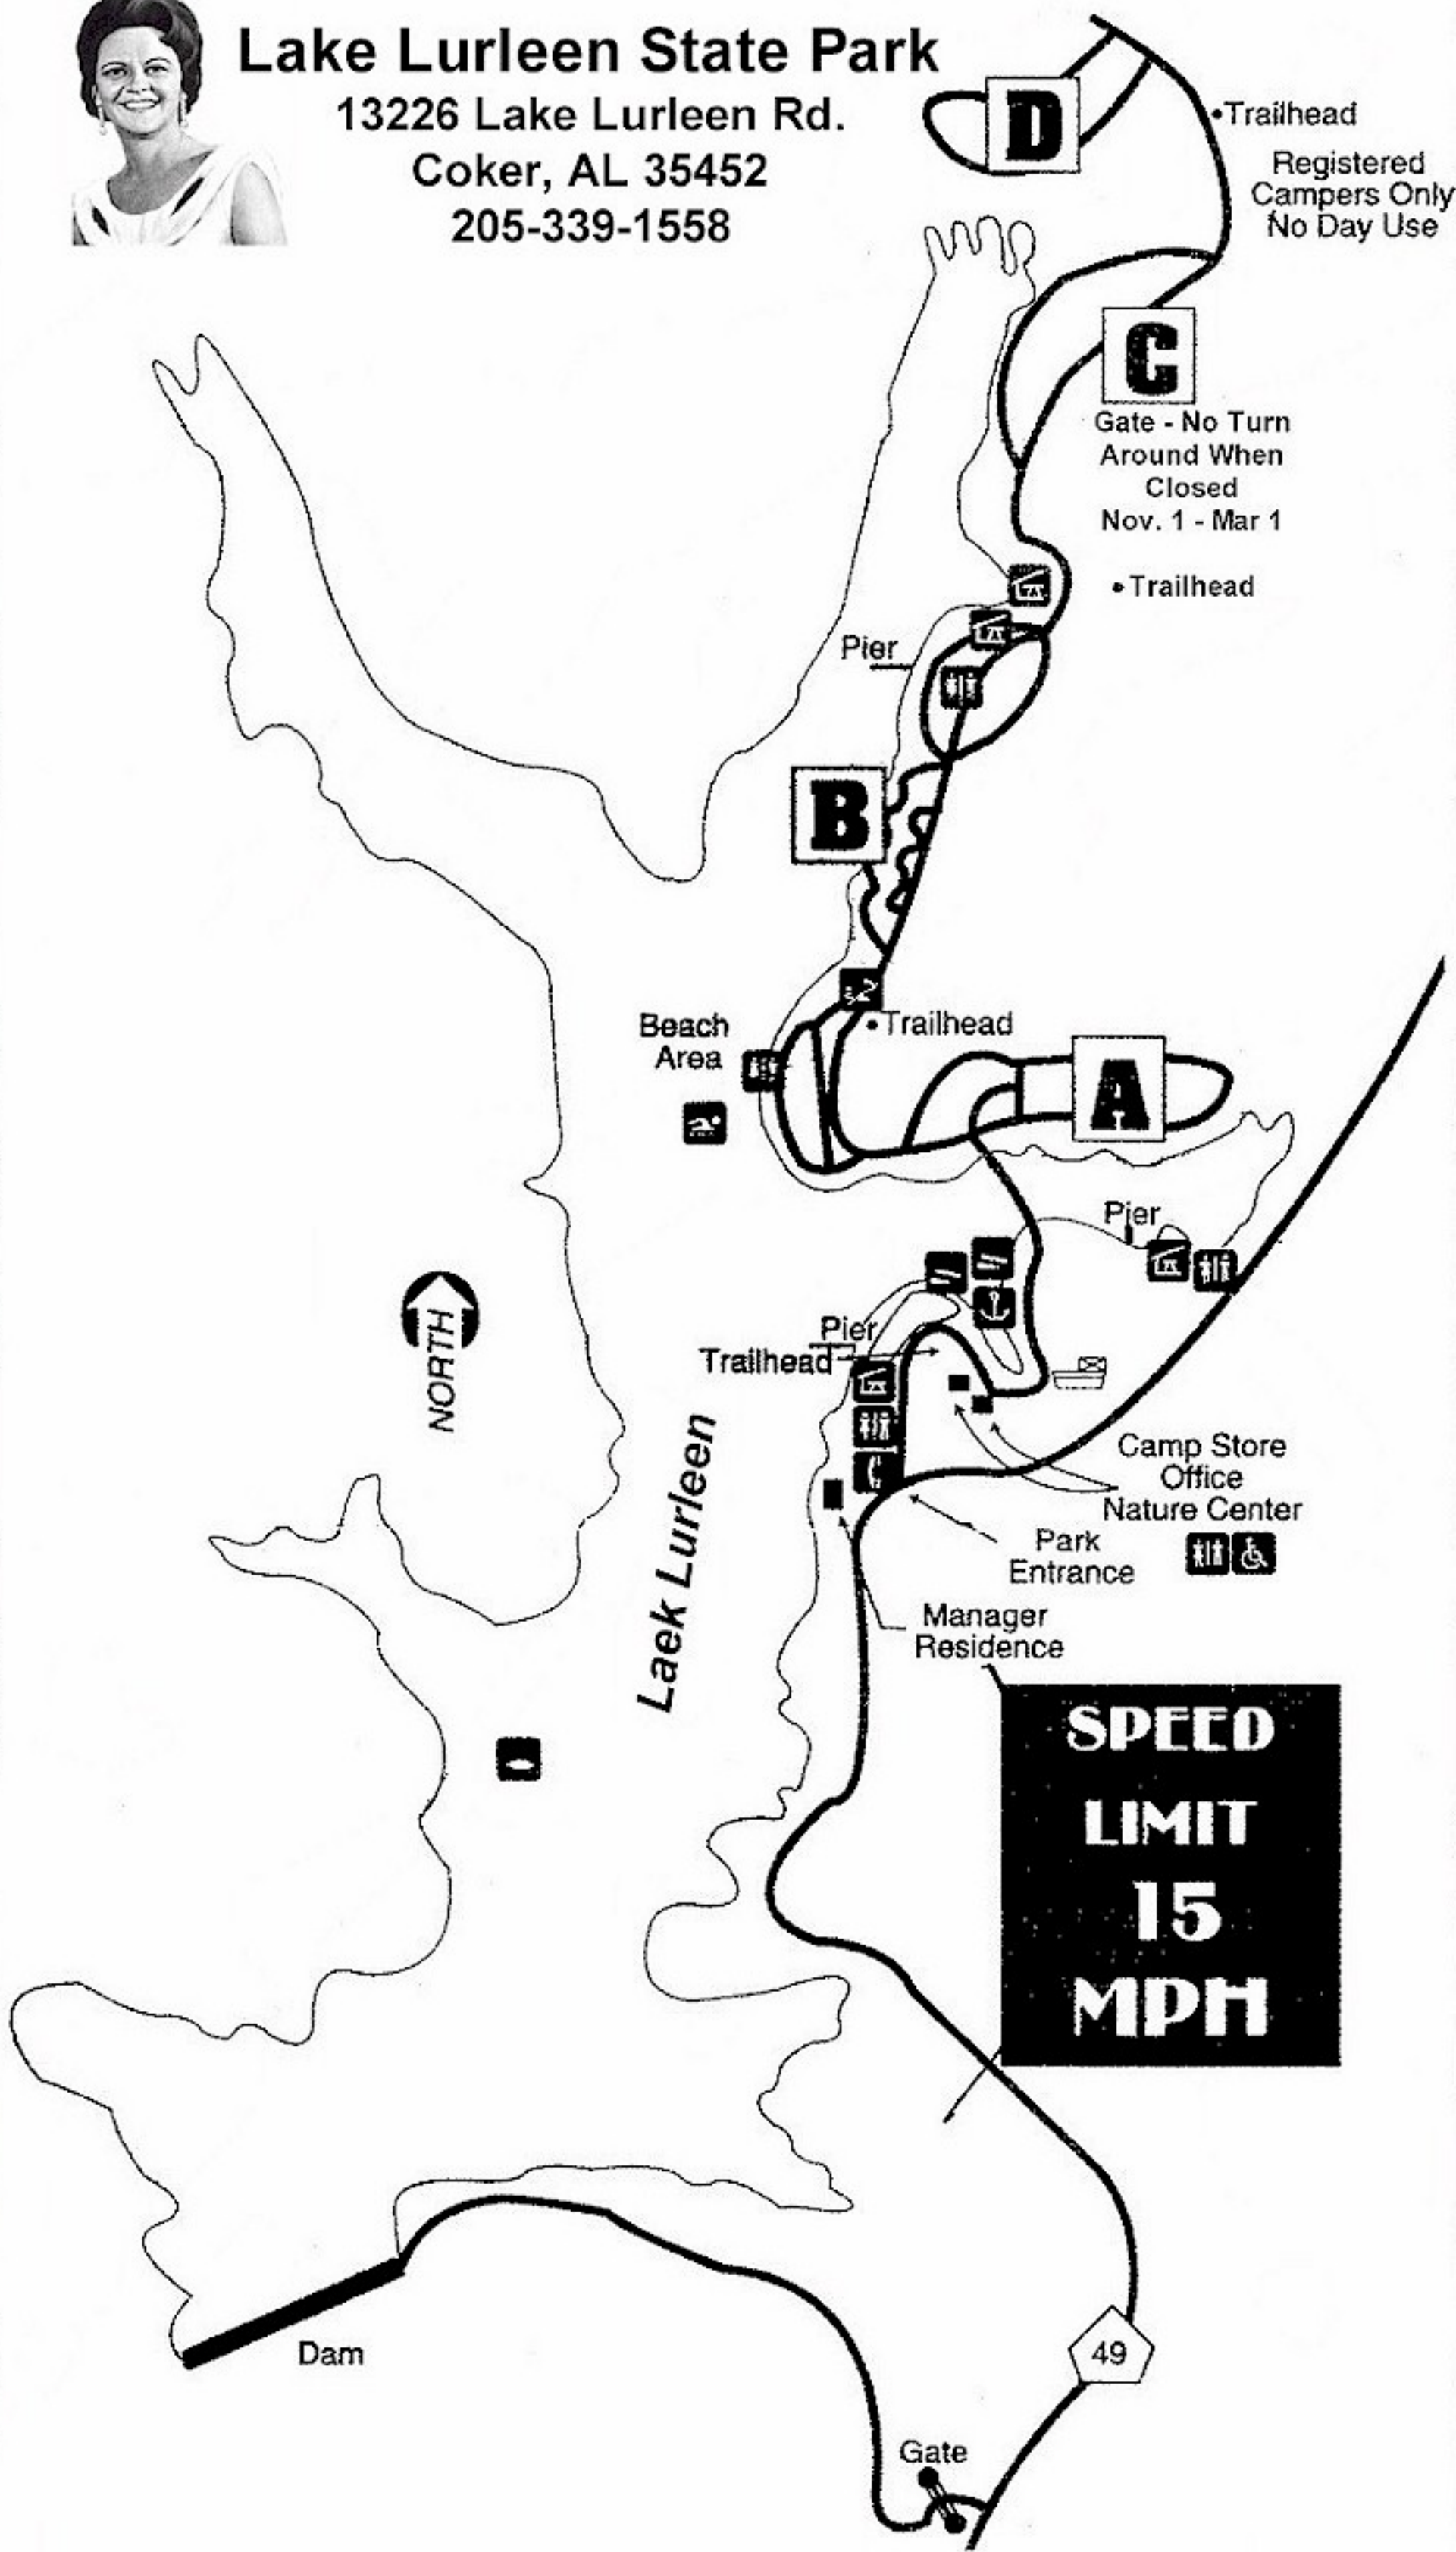

Lake Lurleen State Park

13226 Lake Lurleen Rd.

Coker, AL 35452

205-339-1558

•Trailhead
Registered Campers Only
No Day Use

C
Gate - No Turn
Around When
Closed
Nov. 1 - Mar 1

•Trailhead

B

Beach Area
•Trailhead

A

NORTH

Lake Lurleen

Camp Store
Office
Nature Center
Park Entrance
Manager Residence

**SPEED
LIMIT
15
MPH**

Dam

49

Gate