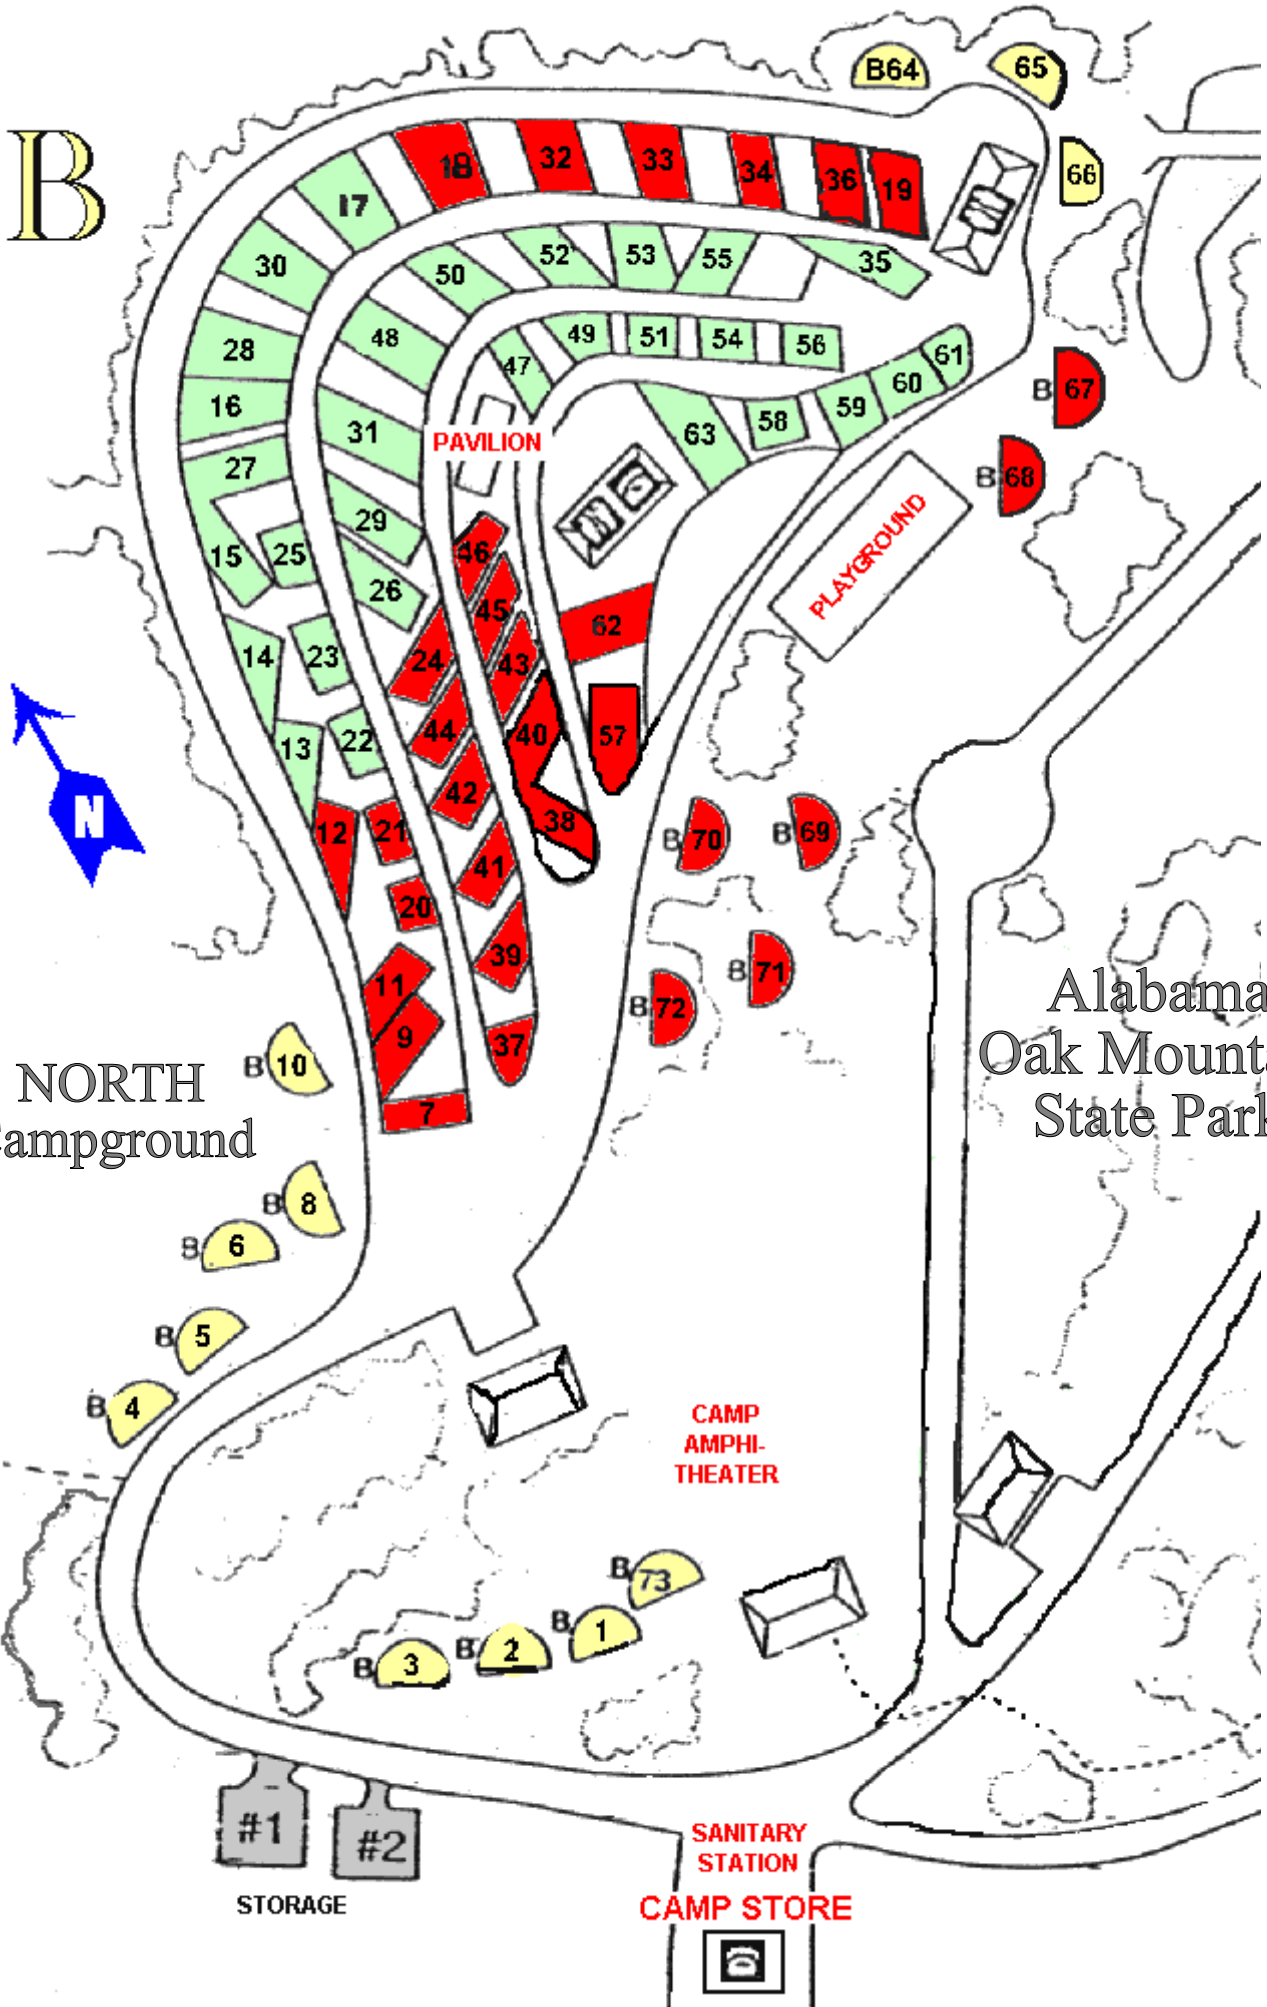

B

NORTH
Campground

Alabama
Oak Mountain
State Park

#1 #2
STORAGE

CAMP
AMPHI-
THEATER

SANITARY
STATION

CAMP STORE