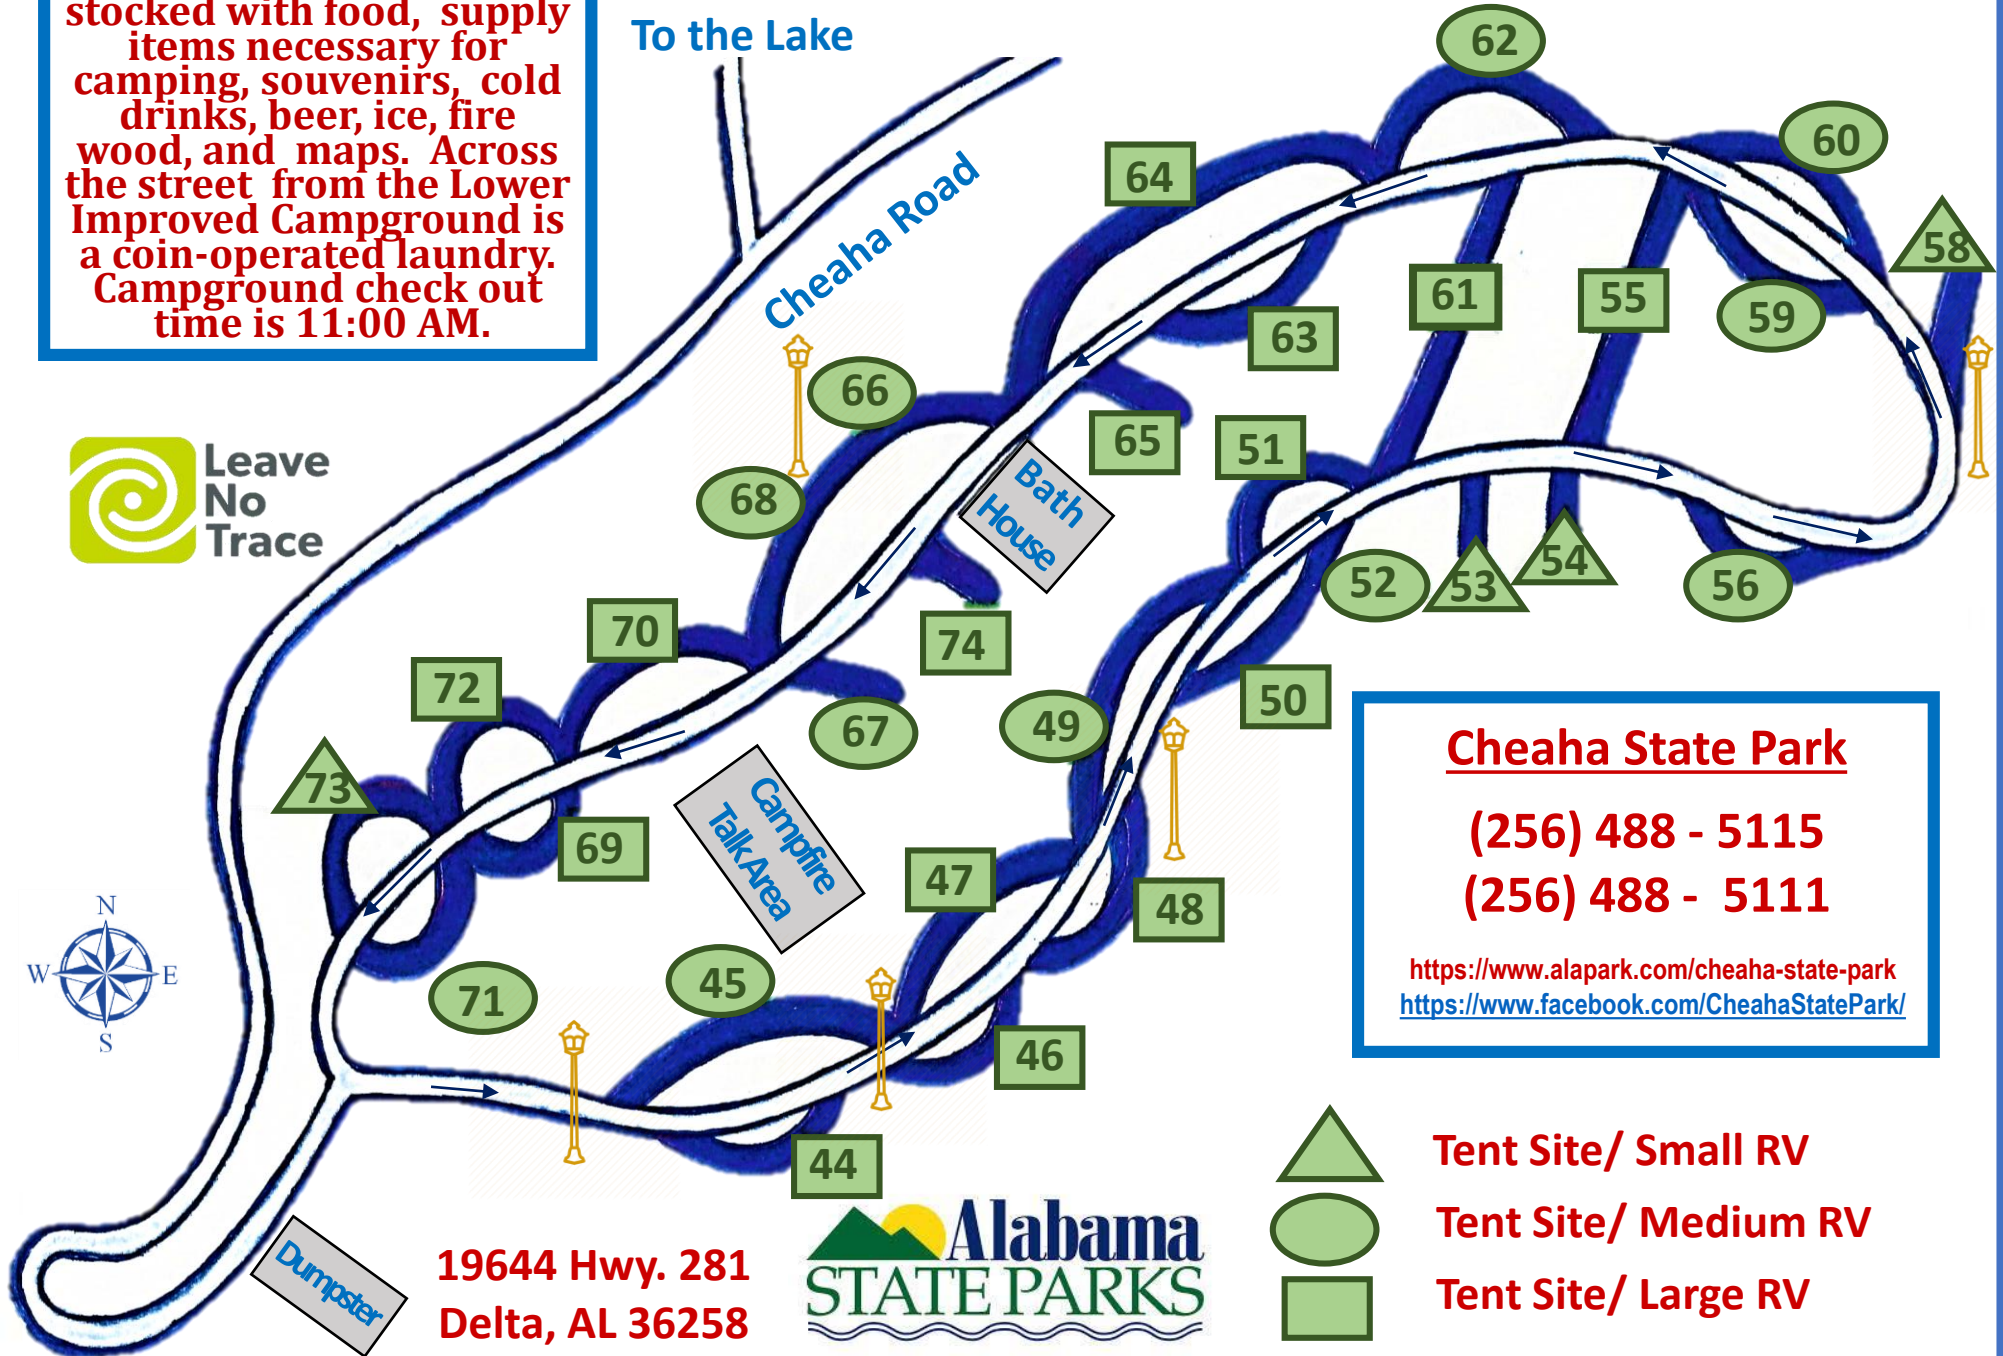

The Mountain Store is located at the park entrance. The store is stocked with food, supply items necessary for camping, souvenirs, cold drinks, beer, ice, fire wood, and maps. Across the street from the Lower Improved Campground is a coin-operated laundry. Campground check out time is 11:00 AM.

Cheaha State Park

Lower Improved Campground

Gate Code: _____

To the Lake

19644 Hwy. 281
Delta, AL 36258

Cheaha State Park
(256) 488 - 5115
(256) 488 - 5111
<https://www.alapark.com/cheaha-state-park>
<https://www.facebook.com/CheahaStatePark/>