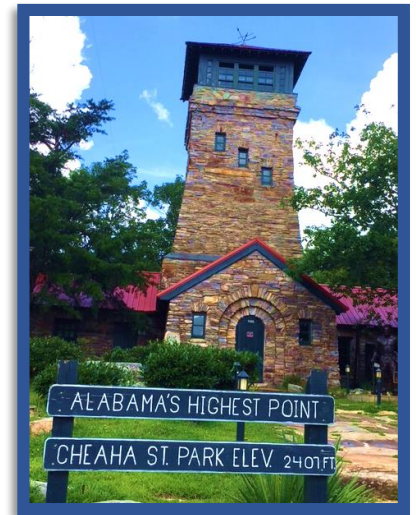

Cheaha State Park

Alabama's highest point 2,407 ft

Cheaha State Park

19644 Hwy. 281
Delta, AL 36258

(256) 488 - 5115
(256) 488 - 5111

<https://www.alapark.com/cheaha-state-park>
<https://www.facebook.com/CheahaStatePark/>