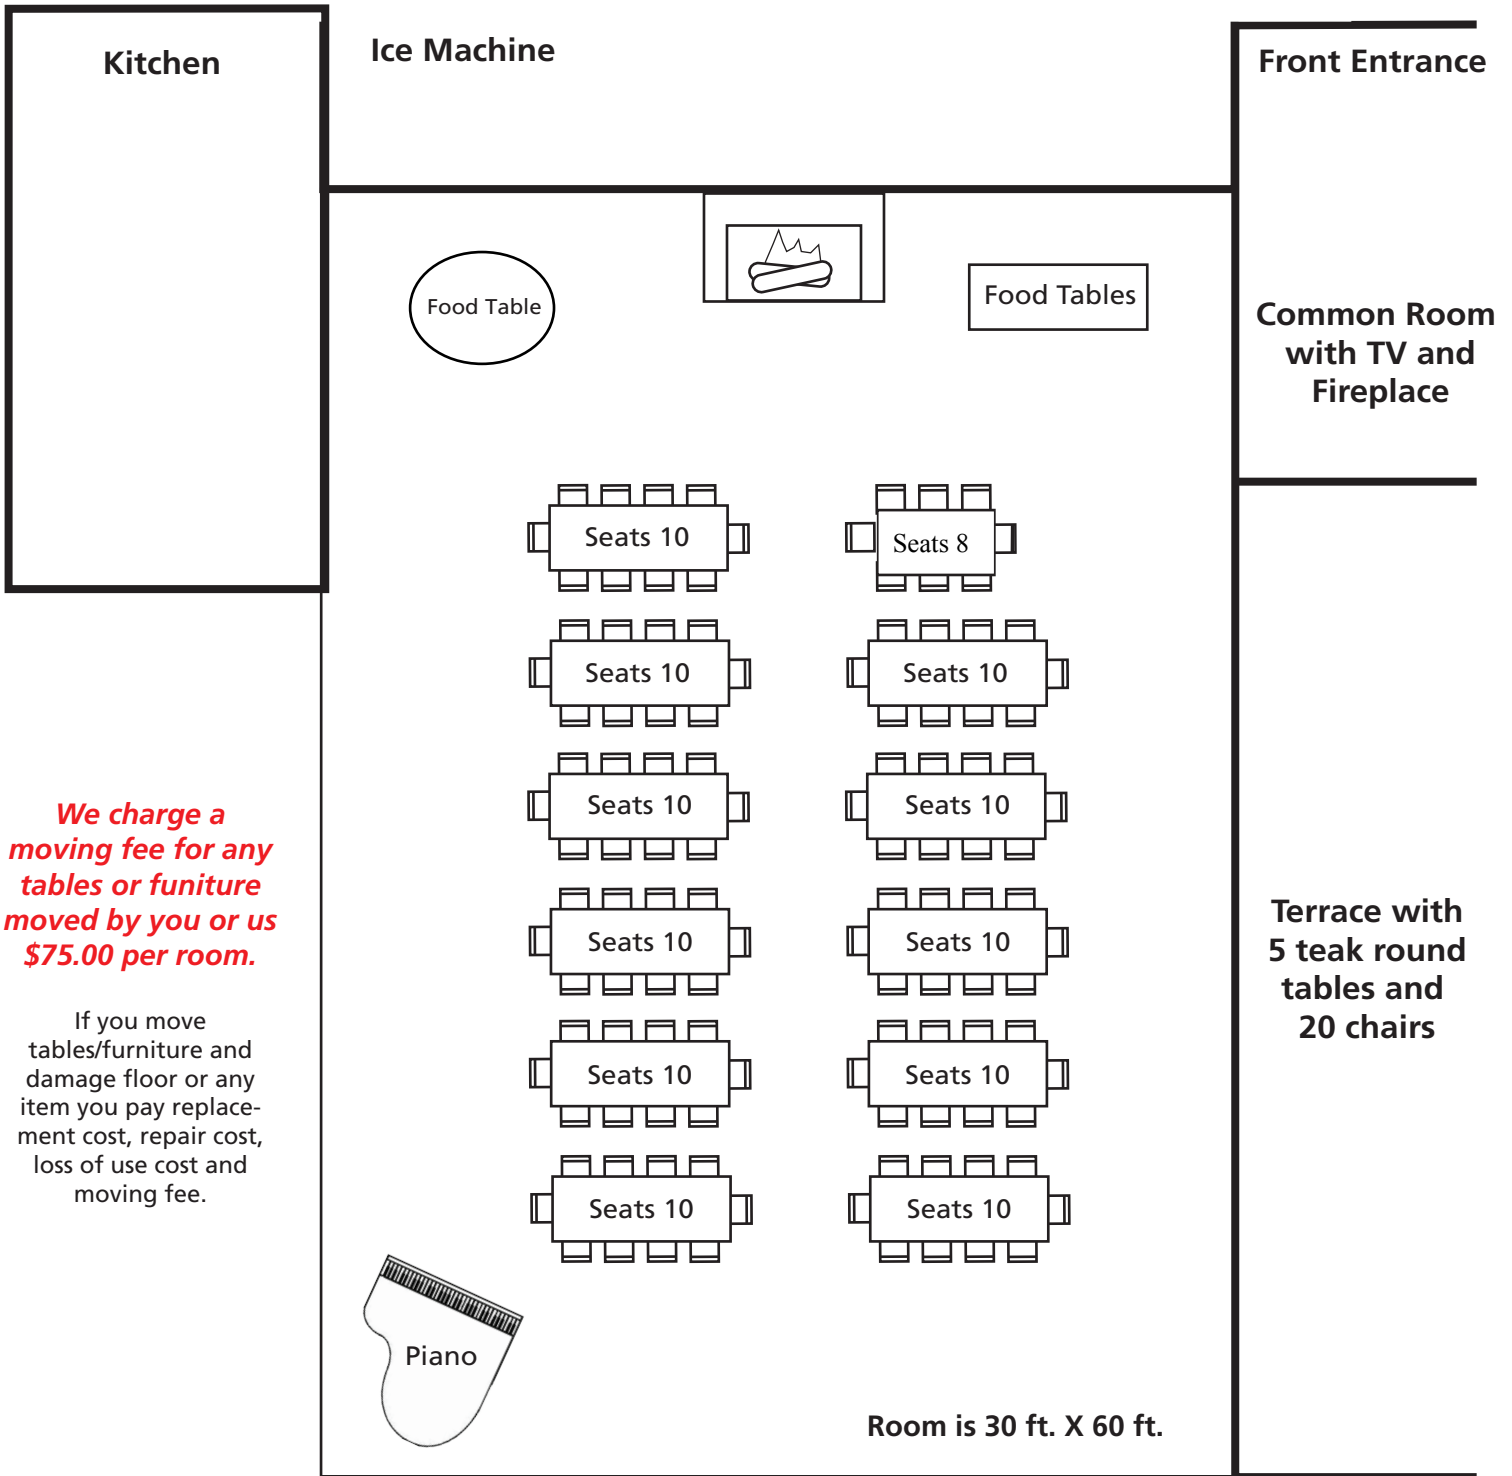

# Bald Rock Lodge

12 tables 120 chairs (132 for set up without table) 2 food tables  
 Tables (below example of how they are set up they seat 10 people each)

**We charge a moving fee for any tables or furniture moved by you or us \$75.00 per room.**

If you move tables/furniture and damage floor or any item you pay replacement cost, repair cost, loss of use cost and moving fee.

**BBQ Area**  
 2 small grills  
 Firepit

**Alabama Cheaha Resort State Park:**  
 2141 Bunker Loop, Delta, AL 36258  
 Phone: 1-800-846-2654  
[Cheaha.StateParkLodge@dcnr.alabama.gov](mailto:Cheaha.StateParkLodge@dcnr.alabama.gov)