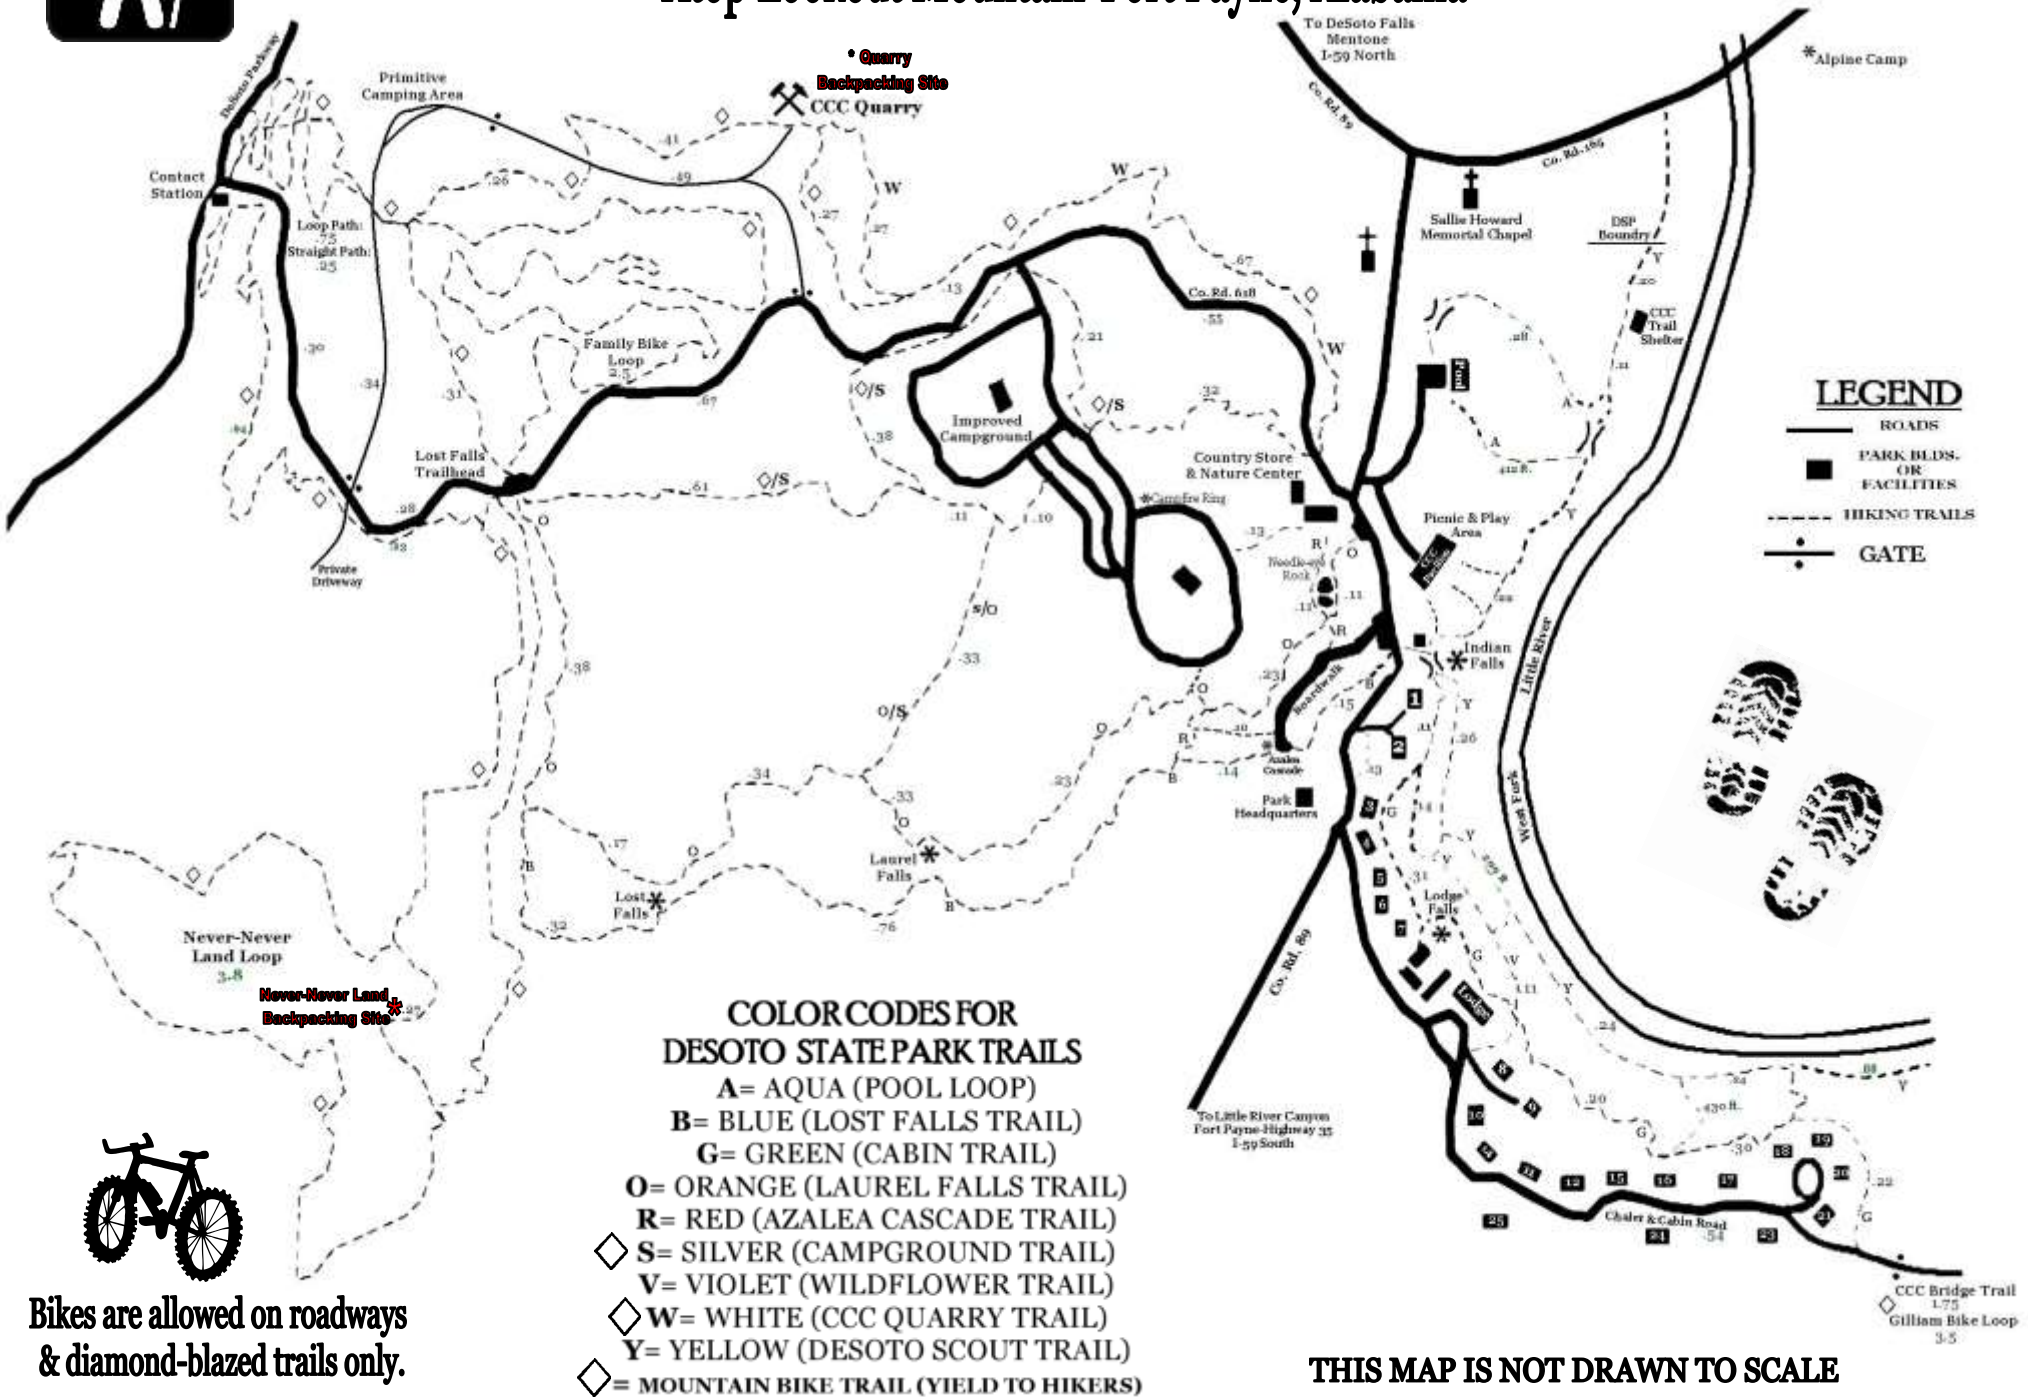

# DeSoto State Park

## Atop Lookout Mountain-Fort Payne, Alabama

Bikes are allowed on roadways & diamond-blazed trails only.

THIS MAP IS NOT DRAWN TO SCALE