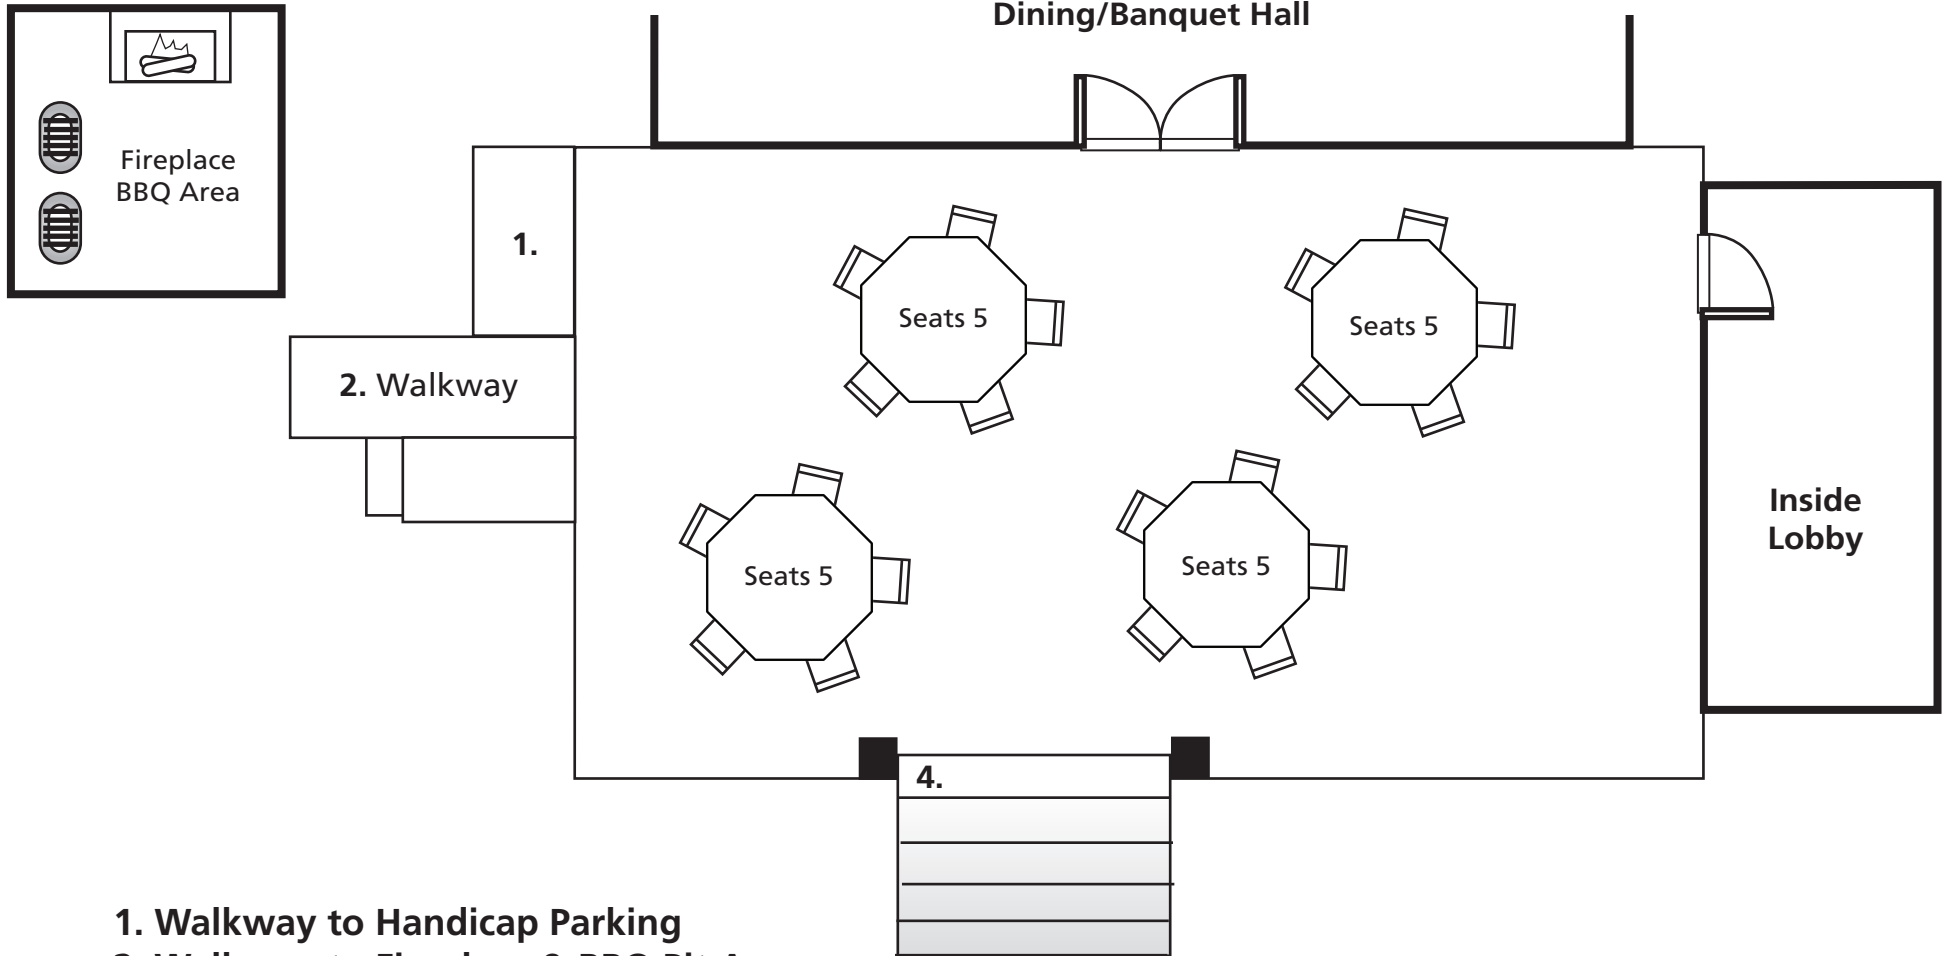

Bald Rock Terrace

**Room for (20) seating - Four tables with five chairs.*

**There are French Doors to the Dining/Banquet Hall off Terrace, and a Door to the right going into the Lobby.*