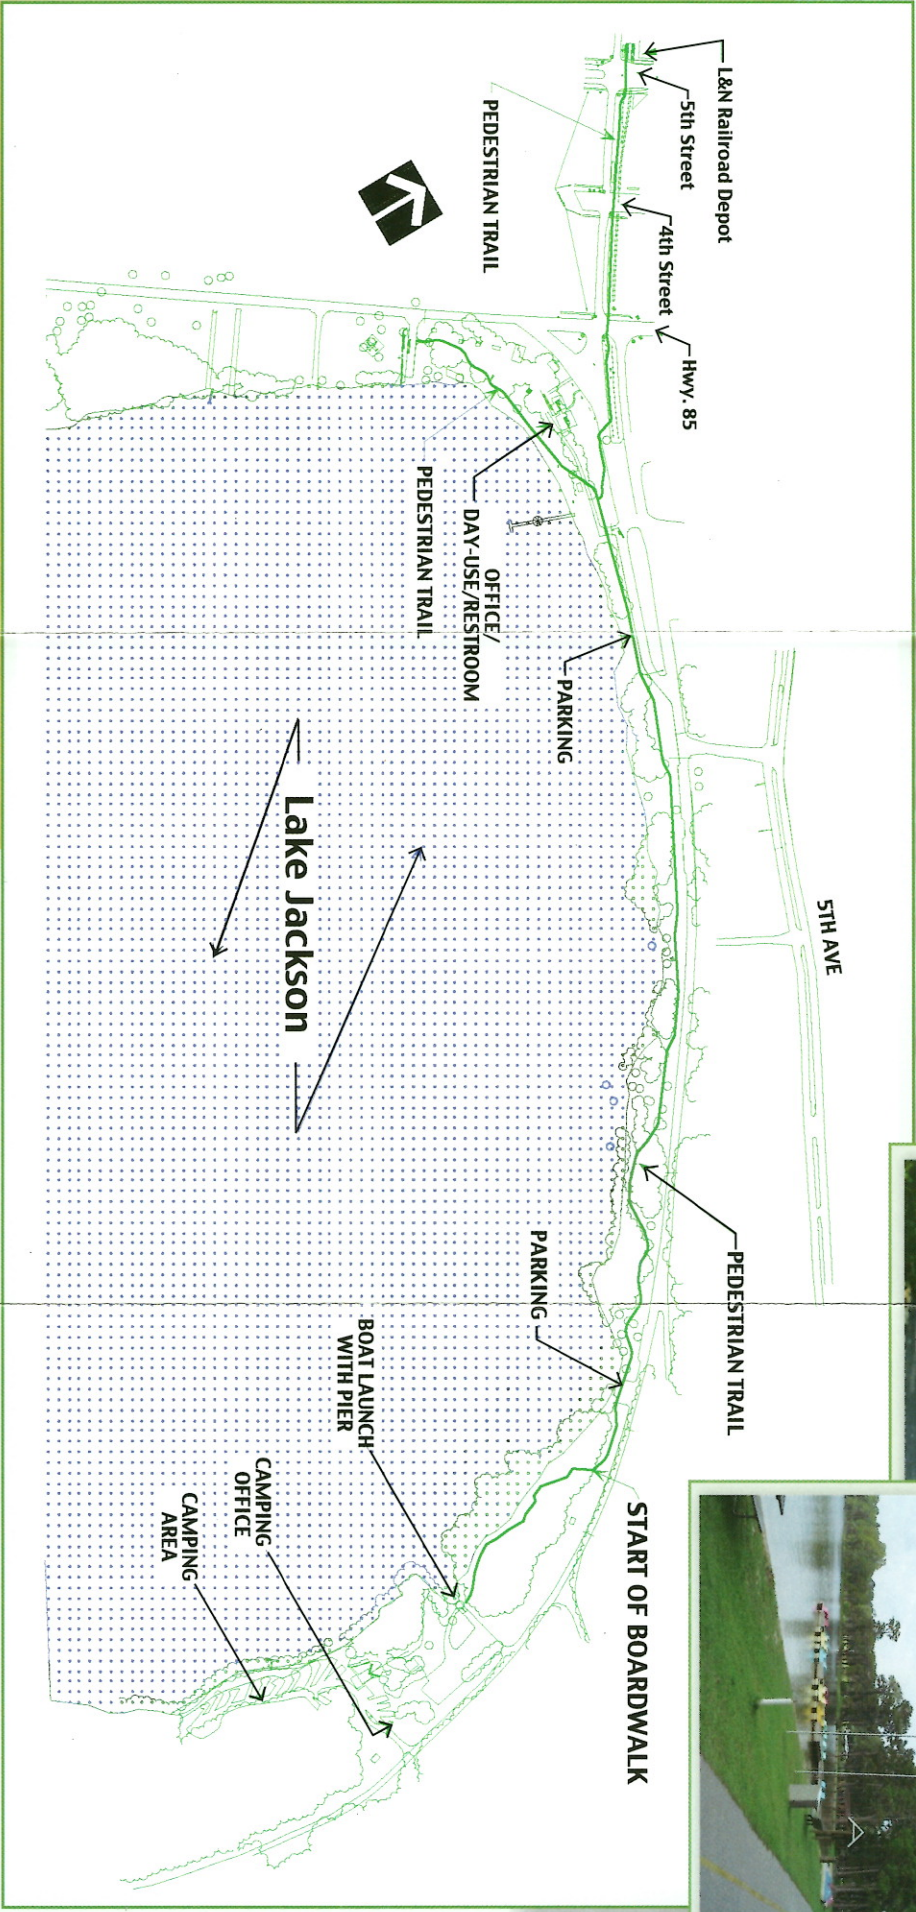

- 4- Only licensed vehicles are allowed in the park.
- 5- Pets are allowed in designated areas only and must be on leash.
- 6- Swimming is allowed in designated areas only. Children must be accompanied by an adult. Patrons swim at their own risk.
- 7- No alcoholic beverages allowed in the park.
- 8- Park hours are from 8:00 a.m. to sunset.

FEES ARE CHARGED FOR CAMPING, DAY USE AREA AND BOAT LAUNCH USE.

Funding for Alabama State Parks is primarily generated through visitor use fees.

Pedestrian trail boardwalk.