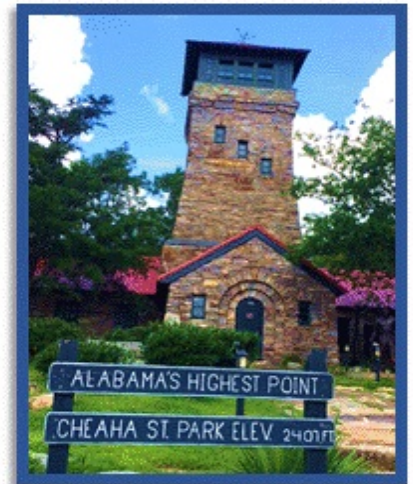

Cheaha State Park

Alabama's highest point 2,407 ft

Cheaha State Park

19644 Hwy. 281
Delta, AL 36258

(256) 488 - 5115
(256) 488 - 5111

<https://www.alapark.com/cheaha-state-park>
<https://www.facebook.com/CheahaStatePark/>