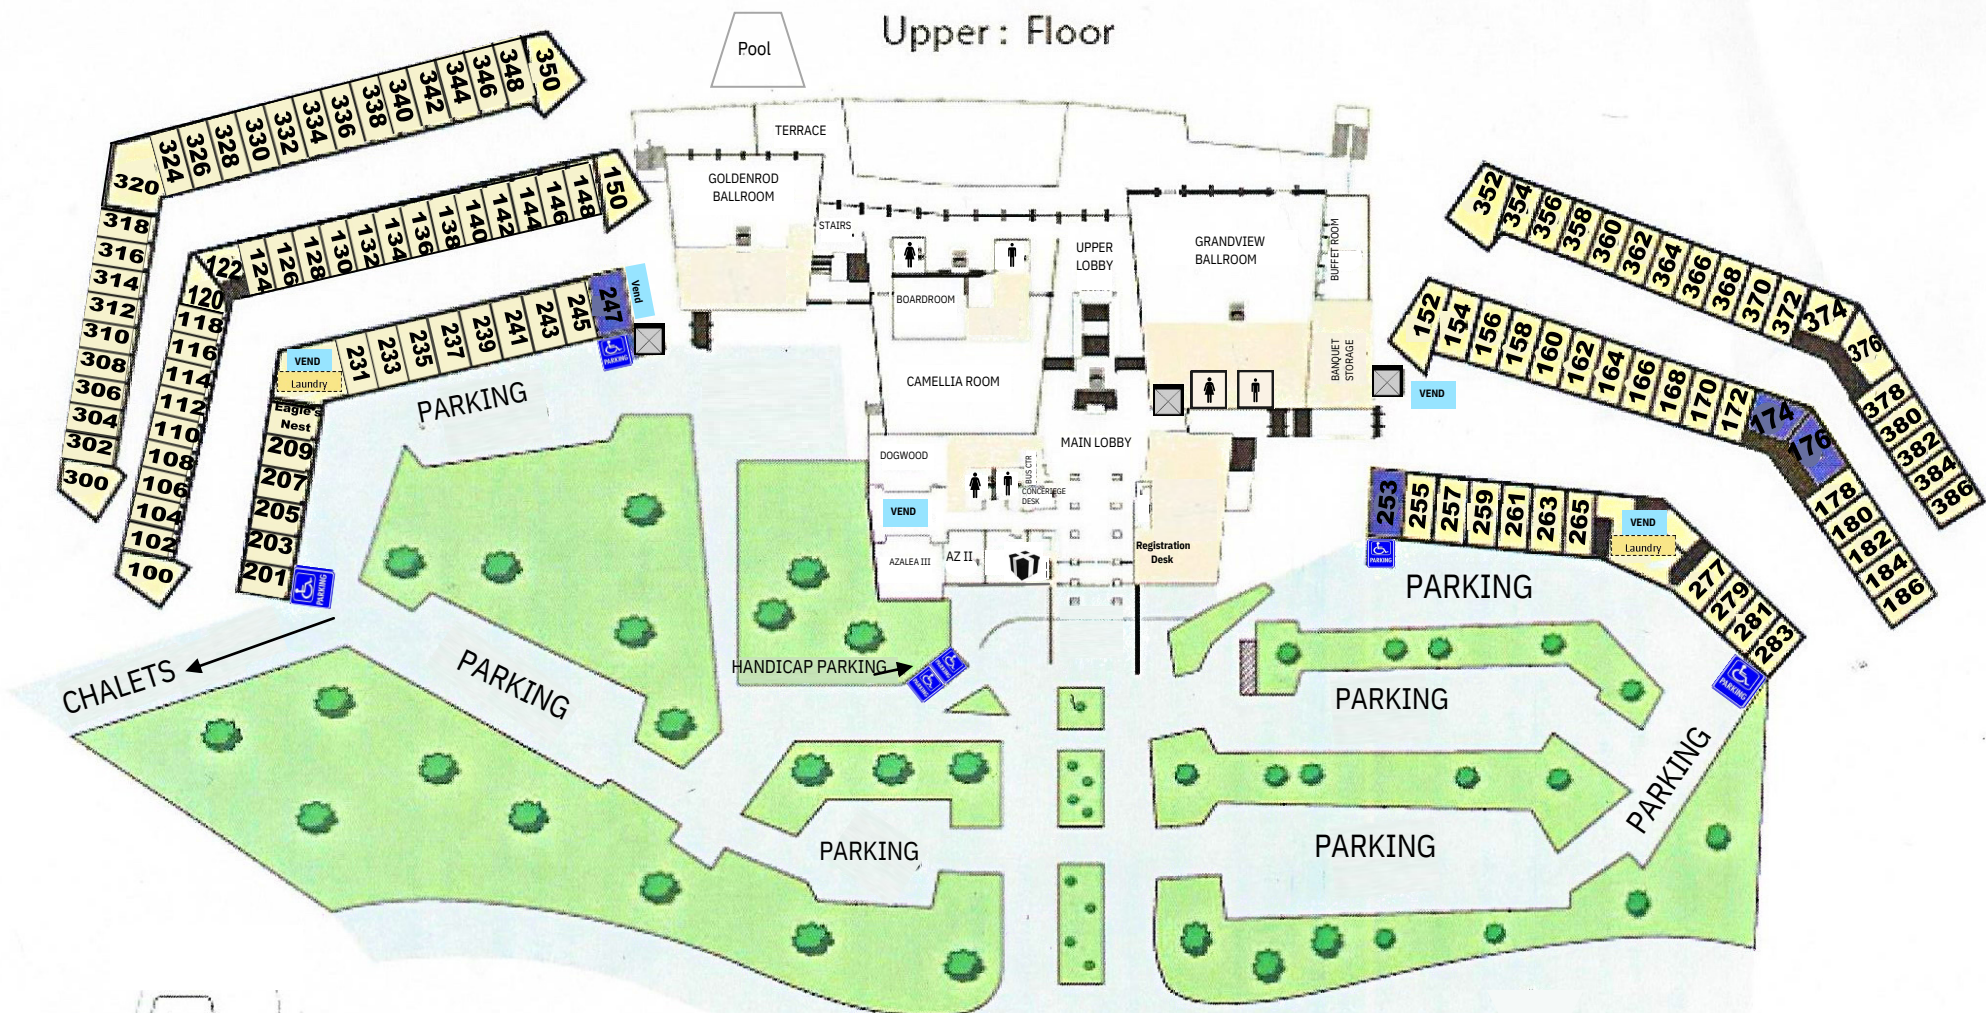

Upper : Floor

LAKE GUNTERSVILLE STATE PARK

T: 256.571.5440 ext. 0 for Front Desk
1155 Lodge Drive Guntersville, AL 35976
www.alapark.com/lakeguntersville
WiFi: State Parks Guest Wi-Fi PW: 1800ALAPARK

Key Guide

1. Elevators
   - Stairs
   - Parking area
   - Fireplace
   - Giftshop
2. Vending

   Laundry