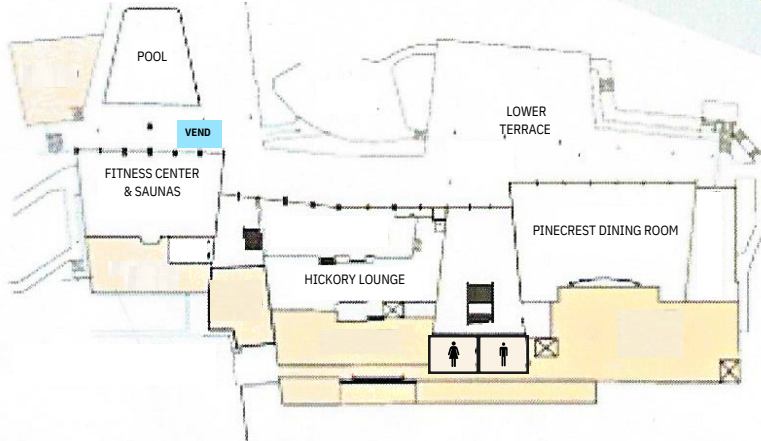

Upper : Floor

LAKE GUNTERSVILLE STATE PARK

T: 256.571.5440 ext. 0 for Front Desk
1155 Lodge Drive Guntersville, AL 35976
www.alapark.com/lakeguntersville
WiFi: State Parks Guest Wi-Fi PW: 1800ALAPARK

Key Guide

1. Elevators
   - Stairs
   - Parking area
   - Fireplace
   - Giftshop
2. Vending

   Laundry